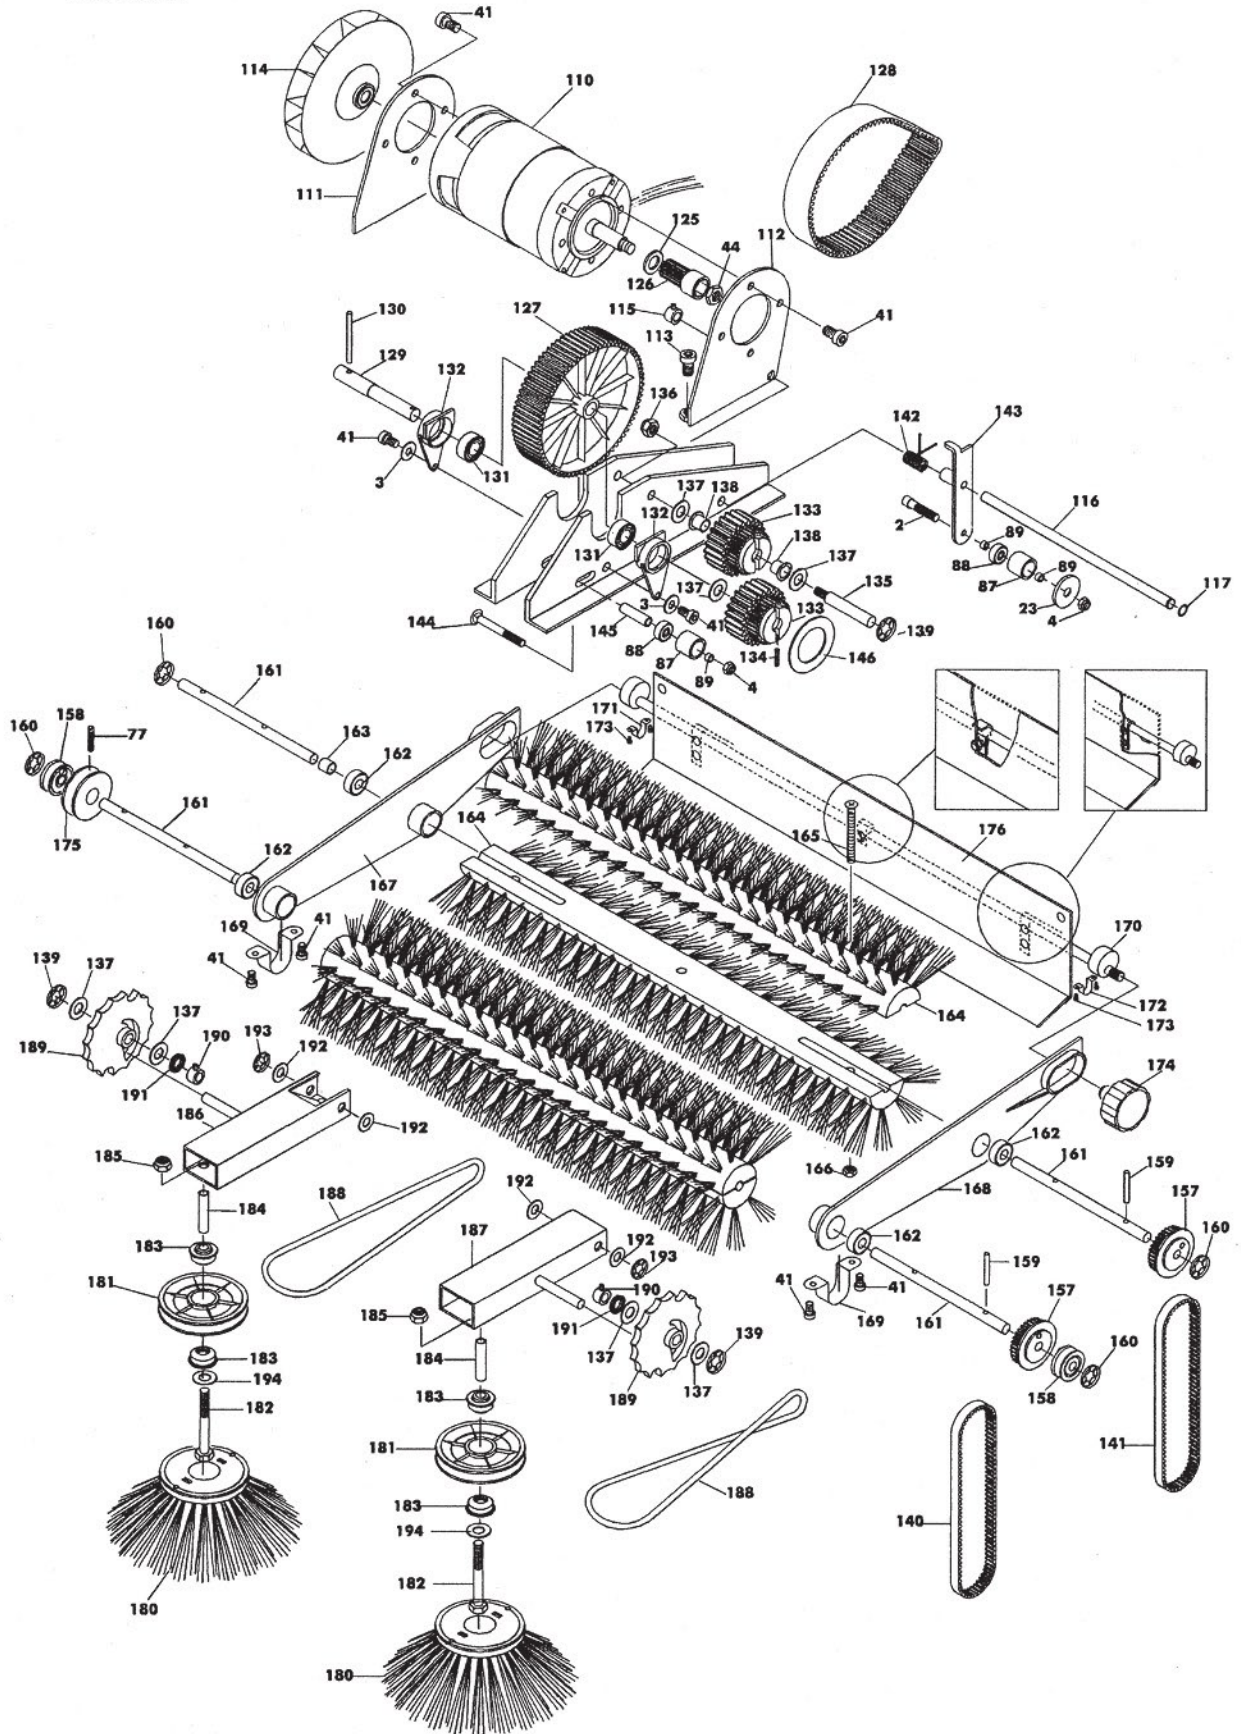

BRUSHES

HOUSING

ref #	item #	description
2	PS996	screw
4	PS998	nut
9	PS901	profiled gasket
10	PS902	gasket
11	PS903	gasket
13	PS904	rivet
15	PS905	filter
16	PS906	fixing sheet
23	PS907	washer
24	PS908	nut
26	PS909	washer/rubber
27	PS910	spacer
31	PS993	nut
34	PS911	handle knob
41	PS912	screw
42	PS914	caster
50	PS1153	battery control
54	PS915	fixing handle
61	PS916	switch, fuse
62	PS917	protection
63	PS918	cable set
65	PS920	connector socket
66	PS921	plug
70	EC12	battery charger 12 volt
75	PS923	v-belt 10x475
78	PS924	spacer
79	PS925	spacer
81	PS926	shell tape over clutch
82	PS927	ratched wheel
84	PS928	support for shaft
87	PS929	tightener
88	PS930	bearing
89	PS919	spacer
93	PS931	exterior cable
94	PS932	binding screw

BRUSHES

ref #	item #	description
140	PS963	ratched belt 600mm
141	PS964	ratched belt 635mm
146	PS999	washer ratchet wheel
156	X8150	cable tie 11" 50# black tie
157	PS965	ratched wheel 32 teeth
158	PS966	pulley side brush
159	PS967	pin
160	PS968	locking washer
161	PS969	shaft
162	PS970	bearing
163	PS971	spacer
164	PS972	brush roll half
165	PS973	screw
166	PS974	nut
167	PS975	adjusting plate right
168	PS976	adjusting plate left
169	PS977	clip
171	PS978	clip right
172	PS979	clip left
173	PS980	screw
174	PS981	adjustment handle
175	PS982	pulley
176	PS983	recirculating flap
180	PS988	side broom
181	PS984	pulley
182	PS985	screw
184	PS986	spacer
185	PS995	nut
188	PS987	v-belt
189	PS991	adjustment plate

FRAME

ref #	item #	description
95	PS933	adjustment screw
96	PS934	cable
97	PS935	wheel
98	PS936	profile rubber
99	PS937	hub cap
100	PS939	bearing
102	PS940	toothed belt 750mm
110	PS942	motor 12v 250w
111	PS943	motor support right
112	PS944	motor support left
113	PS946	screw
114	PS947	ventilator
115	PS948	adjustment sleeve
116	PS949	shaft
117	PS950	circlip
126	PS951	ratched wheel 14 teeth
127	PS952	ratched wheel 98 teeth
128	PS953	ratched wheel 550mm
129	PS954	shaft
130	PS955	pin
131	PS956	bearing
132	PS957	support
133	PS958	ratched wheel
134	PS959	adapter sleeve
137	PS960	plastic washer
138	PS961	slide bearing
139	PS962	locking washer