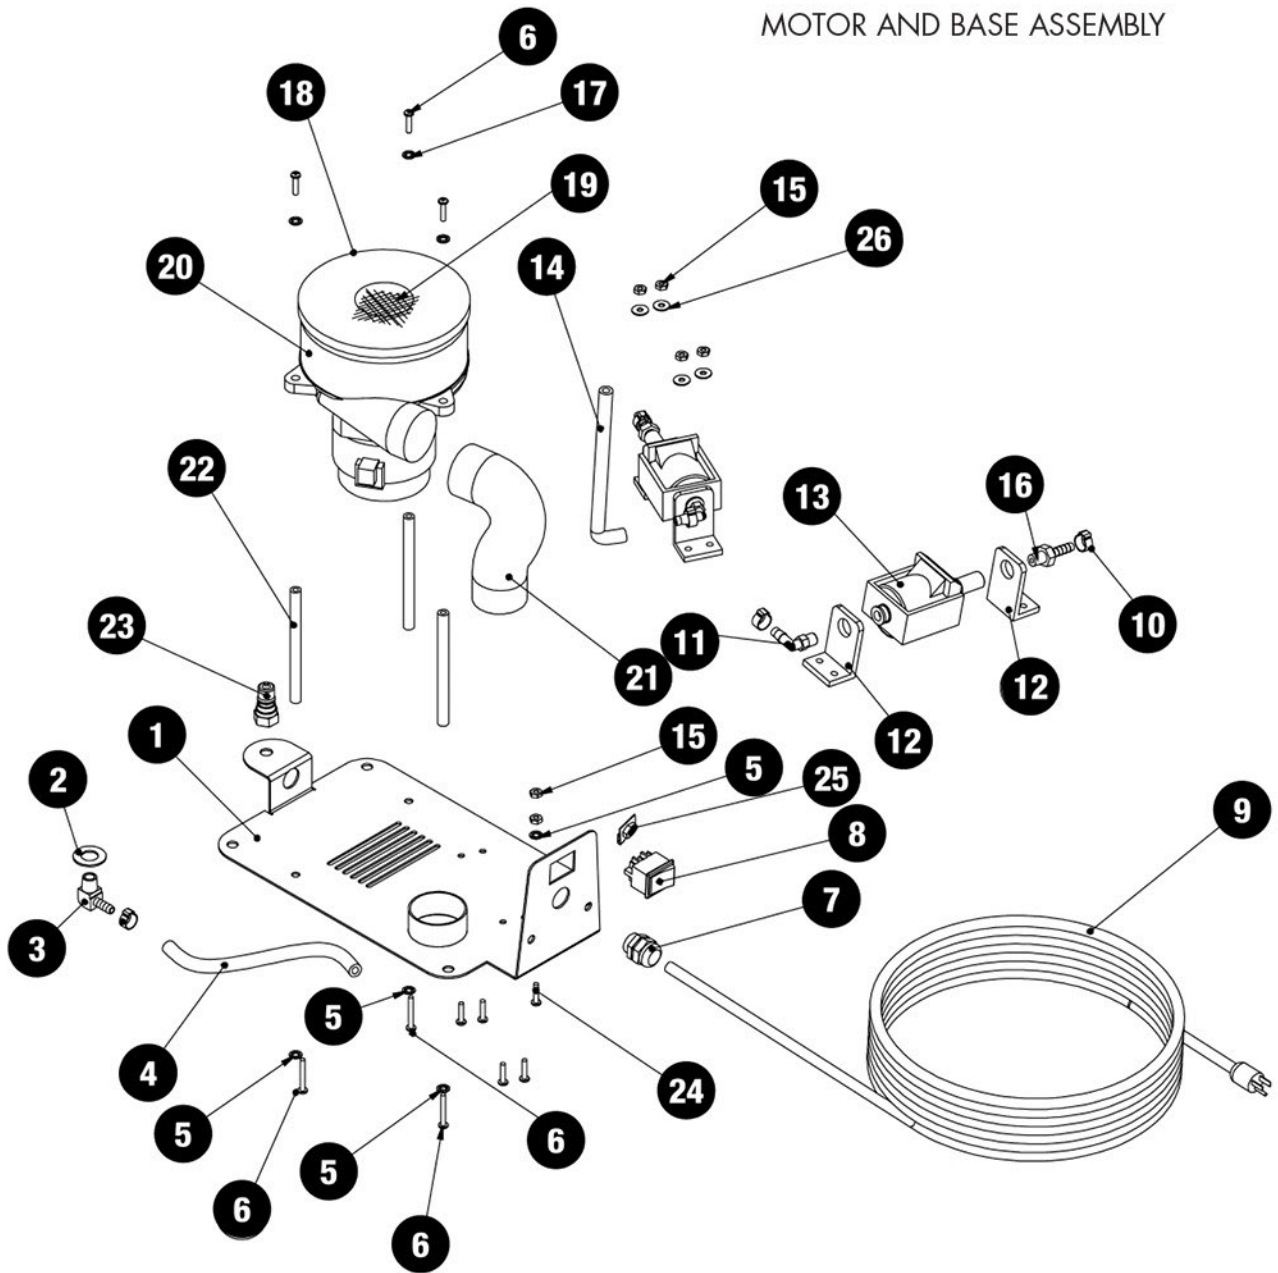

MOTOR AND BASE ASSEMBLY

ref #	item #	description
1	X9046	base plate weldment
2	X9412	washer sealed .434" OD .75" ID
3	7AT006	barb (90) 1/4-1/8
4	71817A	hose 1/4 braided
5	X8212	washer 1/4" med split lock
6	X8291	cap screw 1/4-20x51/2 zinc
7	PD8	strain relief 1/2" NPT
8	X9048	switch rocker
9	M1408	cord 18/3 15' black
10	7DL003	1/4" worm gear clamp
11	PX214	fitting, nylon 90 degree
12	PX204	mount, Flojet pump

ref #	item #	description
13	FJ5082	pump, oscillating flojet
14	71817A	hose 1/4 braided
15	X8271	nut 10-24 nylon insert lock
16	PC66	barb 1/4h 1/8m
17	X8237	nut 1/4-20 lock nylon insert
18	X9079	vacuum motor gasket
19	X9060	screen vac motor
20	1942-A	2 stage vacuum motor 115v
21	7CZ001	hose vacuum 2" dia bulk
22	X9045	metal mounting post 4.585
23	PC10	male quick disconnect
24	X8270	screw 10-24 x 1/2" truss head
25	X9106	nut 1/4-20 J-type tinnerman

TANK ASSEMBLY

ref #	item #	description
1	X9047	caster swivel 45mm
2	7BS003	screw 1/4-20 x 1/2 phil pan
3	X8212	washer 1/4 med split lock zinc
4	X8262	screw, 8-32 x 1/4", thph, black
5	X9059	latch over center w/keeper
6	X8990	handle/wheel assembly
7	X9064	gasket solution tank
8	X9079	gasket 3/8" donut tank seal
9	PX46	nut, lock, die cast, 1-1/2"
10	PX14A	valve gasket .125" thick
11	X8278	screw 8-32 x 1/2 pan hd phil
12	X9073	plug 7/8" x 1-1/16" snap-tite
13	X9076	bulkhead 1-1/2" MPT x 1-1/2"
14	X9082	pipe pvc 1-1/2" diameter gray
15	X9062	float ring vacuum shutoff
16	PX103AG	gasket, lid, 6" OD x 4.6" ID
17	PX103A	lid, 4" clear w/black ring
18	X9087	washer #6x5/8 uss flat ss
19	X9088	screw 8-18x1/2 pan hd phil ss
20	X9061	shut off disk
21	X8295	screw #8 x 3/4 phil flat ts
22	PC66	barb 1/4h 1/8m
23	72115A	washer 5/8x1-3/16 bonded seal
24	7AJ004	anchor connector 1/8 npt
25	7AT006	barb (90) 1/4-1/8
26	72697A	hose 1/4 vinyl wire reinforced
27	PX30	filter, mesh screen, solution