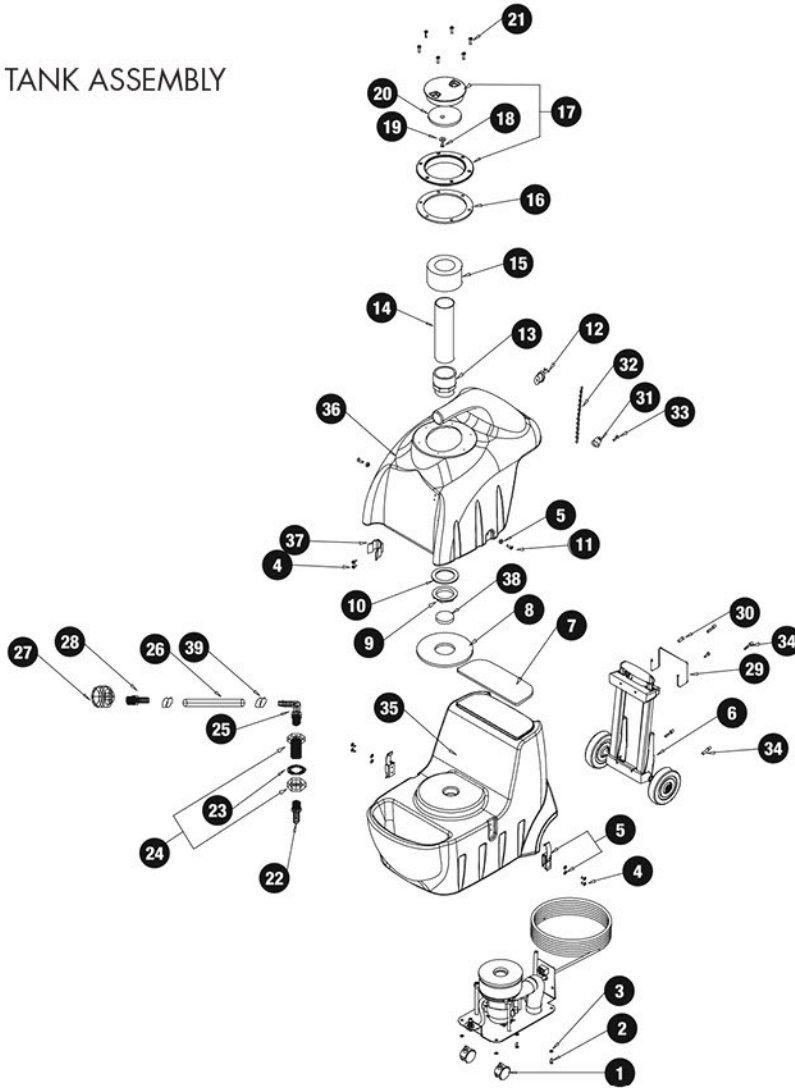

MOTOR AND BASE ASSEMBLY

ref #	item #	description
1	X9046	base plate weldment
2	X9412	washer sealed .434" OD .75" ID
3	7AT006	barb (90) 1/4-1/8
4	71817A	hose 1/4 braided
5	X8212	washer 1/4" med split lock
6	X8291	cap screw 1/4-20x51/2 zinc
7	PD8	strain relief 1/2" NPT
8	X9048	switch rocker
9	M1408	cord 18/3 15' black
10	7DL003	1/4" worm gear clamp
11	PX214	fitting, nylon 90 degree
12	PX204	mount, Flojet pump

ref #	item #	description
13	FJ5082	pump, oscillating flojet
14	71817A	hose 1/4 braided
15	X8271	nut 10-24 nylon insert lock
16	PC66	barb 1/4h 1/8m
17	X8237	nut 1/4-20 lock nylon insert
18	X9079	vacuum motor gasket
19	X9060	screen vac motor
20	1942-A	2 stage vacuum motor 115v
21	7CZ001	hose vacuum 2" dia bulk
22	X9045	metal mounting post 4.585
23	PC10	male quick disconnect
24	X8270	screw 10-24 x 1/2" truss head
25	X9106	nut 1/4-20 J-type tinnerman

TANK ASSEMBLY

ref #	item #	description
1	X9047	caster swivel 45mm
2	7BS003	screw 1/4-20 x 1/2 phil pan
3	X8212	washer 1/4 med split lock zinc
4	X8262	screw, 8-32 x 1/4", thph, black
5	X9059	latch over center w/keeper
6	X8990	handle/wheel assembly
7	X9064	gasket solution tank
8	X9079	gasket 3/8" donut tank seal
9	PX46	nut, lock, die cast, 1-1/2"
10	PX14A	valve gasket .125" thick
11	X8278	screw 8-32 x 1/2 pan hd phil
12	X9073	plug 7/8" x 1-1/16" snap-tite
13	X9076	bulkhead 1-1/2" MPT x 1-1/2"
14	X9082	pipe pvc 1-1/2" diameter gray
15	X9062	float ring vacuum shutoff
16	PX103AG	gasket, lid, 6" OD x 4.6" ID
17	PX103A	lid, 4" clear w/black ring
18	X9087	washer #6x5/8 uss flat ss
19	X9088	screw 8-18x1/2 pan hd phil ss
20	X9061	shut off disk
21	X8295	screw #8 x 3/4 phil flat ts
22	PC66	barb 1/4h 1/8m
23	72115A	washer 5/8x1-3/16 bonded seal
24	7AJ004	anchor connector 1/8 npt
25	7AT006	barb (90) 1/4-1/8
26	72697A	hose 1/4 vinyl wire reinforced
27	PX30	filter, mesh screen, solution