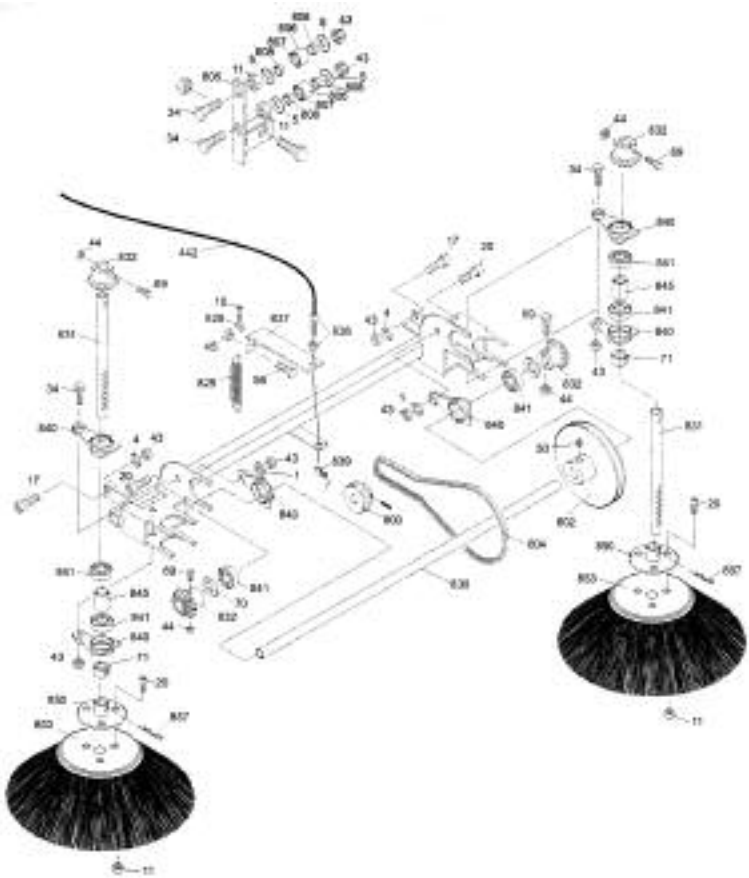

ref#	order	description
45	PS1111	nut
47	PS1090	sleeve
48	PS1015	nut
50	PS1091	sleeve
62	PS1016	screw
65	PS1112	screw
103	PS1002	seat
105	PS1003	front bonnet
106	PS1004	rear bonnet
107	PS1005	rubber gasket
110	PS1006	dust container
111	PS1007	wheels
112	PS1008	axle
130	PS1009	roller cover
134	PS1010	rubber plate
138	PS1011	rubber plae
151	PS1012	gasket
170	PS1013	side cover
171	PS1014	side cover
202	PS1017	filter
205	PS1017	filter
213	PS1114	plate
219	PS1020	wire for suction plate
250	PS1022	excenter
255	PS1023	plunger

ref#	order	description
422	PS1027	support cable
423	PS1028	support cable
438	PS1035	lever
439	PS1035	lever
440	PS1035	lever
441	PS1038	handle
442	PS1039	cable
443	PS1040	cable
444	PS1041	sleeve
445	PS1109	adjustment screw
457	PS1043	pedal cover
469	PS1044	handle
500	PS1045	DC motor
505	PS1046	DC traction motor
507	PS1047	potentiometer
508	PS1048	PCB
510	PS1049	filter cleaner motor
517	PS1107	sprocket wheel
520	PS1050	key switch
521	PS1053	battery control instrument
525	PS1054	resetable fuse
526	PS1055	relais
531	PS1056	plug
1001	PS1121	knob for rubber strap, dust container

ref#	order	description
30	PS1131	set screw
535	PS1057	switch
536	PS1058	switch
537	PS1059	switch
556	PS1060	switch
610	PS1061	ratcheted wheel
611	PS1062	ratcheted wheel
612	PS1063	ratcheted wheel
613	PS1064	ratcheted belt
614	PS1065	ratcheted belt
615	PS1066	bearing
617	PS1067	sprocket wheel

ref#	order	description
618	PS1068	chain
623	PS1069	sprocket wheel
624	PS1070	bearing
633	PS1071	sprocket wheel
636	PS1066	bearing
662	PS1067	sprocket wheel
664	PS1075	sprocket wheel
670	PS1076	wheel
671	PS1077	bearing
673	PS1078	chain
680	PS1079	differential