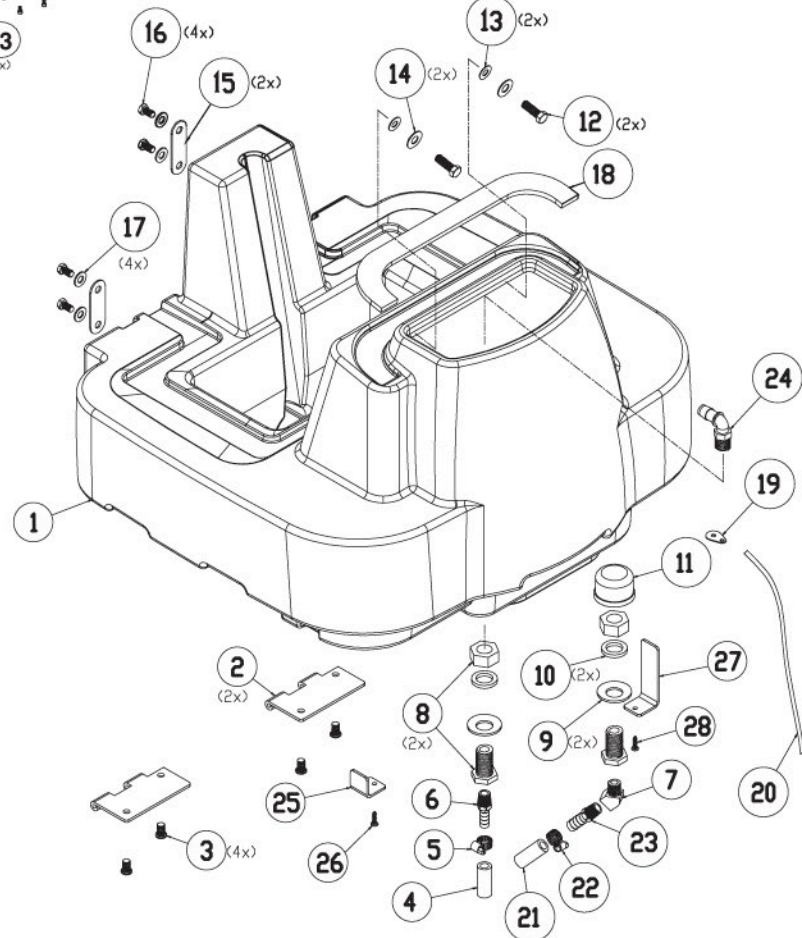

BASE ASSEMBLY

SOLUTION TANK

ref#	item #	description
BASE PARTS		
1	72620ABRE-PRO	base, black
2	72633A	axle, pro 500 / PFX1350
3	X9066	wheel 12" x 1.75" non-marking
4	7GL002	nut push 1/2"
5	7CM007	washer 1/2 uss flat 18-8 ss
6	72635A	spacer, 1/2" id x 3/4" od x
7	72640A	gasket vac manifold long
8	72623A	cover, vacuum manifold, long
9	7CW002	screw #6x3/4 phil pan ts
10	72000A	10/24 5-1/2 all thread stud
11	72605B	spacer vac motor 3.5"l
12	X9079	gasket 3/8" donut tank seal
13	72365A	vac 3 stage 120v
14	7BF003	nut kep #10-24 zinc
15	17850	washer plain
16	72624A	cover, vacuum manifold, short
17	72641A	gasket vac manifold short
18	72638A	pressure regulator plate
19	72173A	clip, spring
20	72636A	cover base bottom
21	72388A	screw #10 x 5/8
22	PX65	caster, 4" black
23	7DT001	bolt 5/16-18x5/8 hex tap zinc
24	72387A	screw, #8x5/8 black
25	72639A	gasket pad mounting regulator
26	7BF008	nut kep 10-32 zinc
27	PX6	coupler female
28	7CX002	nipple hex 1/4 mpt
29	X8239	washer
30	7DA002	coupling 1/4
31	72642A	gasket vac manifold circle
32	X9017	cover, vacuum manifold, circle
33	X9070	screw 1/4-20 x 1-3/4 phil pan
34	X9001	insert tee
35	X9117	end loop stainless steel
36	X9018	heater 1800w dual element
37	72643A	pump assy, dx500psi w/hoses,reg
38	X9020	screw self-tap
39	X9118	screw10# phil screw
40	71644A	screw10# phil screw
41	7BS003	screw 1/4-20x1/2 phil pan
42	X9014	sce tank hinge
43	PD8	strain relief 1/2" npt
44	PX112	pigtail, black, 12/3 sjt x 39"
45	PX112R	pigtail, red, 12/3 sjt x 39",
46	X9131	cord panel
47	X8008N	nut, lock, 1/2" steel conduit
48	72661A	wand holder
49	72662A	screw #10 x 1/2" flat phil
50	X8008N	50 x9178 foam
51	72667A	washer rubber
51	7GF033	pad motor mount
52	X8848	jacknut 1/4-20 steel
53	X9098	screw a point ph pan hd
54	71521A	tee barb 1/2 x 1/2 x 1/2"
55	7DL003	clamp 1/4 worm gear
56	70079C	hose 1/2 wire reinforced
57	7AT003	barb hose 1/4 h - 1/4 m
58	71130A	coupler qd 1/8 m
59	70101A	nipple qd 1/8f
60	72713B	heater coil 3-stage vacuum
61	7DL003	clamp 1/4 worm gear
62	SW158	1/4" cable clamp
63	X8244	screw 10-24 x 2 phil pan
64	PX212	fitting brass 90d
65	72726A	valve 3-way
66	7BF030	nut 10-24 nylon insert
67	X9423	j-hook 5.25" 3-stage
68	72702A	cover fan
69	72387A	screw #8x5/8 black
SOLUTION TANK		
1	X9112-BK	housing solution tank 1350
2	X9014	tank hinge
3	7BS003	screw 1/4-20x1/2 phil pan
4	PX3H	hose, solution, 3/8" id x 1/8"
5	PX42	clamp 5/8 worm gear stainless
6	PX85	fitting, 1/4" mnpt x 3/8" hose
7	PX17	street 45 degree brass
8	PX48	fitting, brass, bulkhead, 3/4"
9	72274A	washer 3/4" neoprene-bond
10	PX48G	gasket, fiber, 1.125 od x .75
11	X9294	pump protection filter, pf
12	7DT001	bolt 5/16-18x5/8 hex tap zinc
13	72667A	washer rubber
14	X9171	washer flat
15	X9140	tie down plate
16	7CP002	bolt 5/16-18x1/2 hex tap
17	X8235	washer1/4 " flat uss zinc
18	X9149	gasket, foam strip, 1 x 14.25
19	X9171	washer flat 5/16 ss
20	72660A	rope solid braid