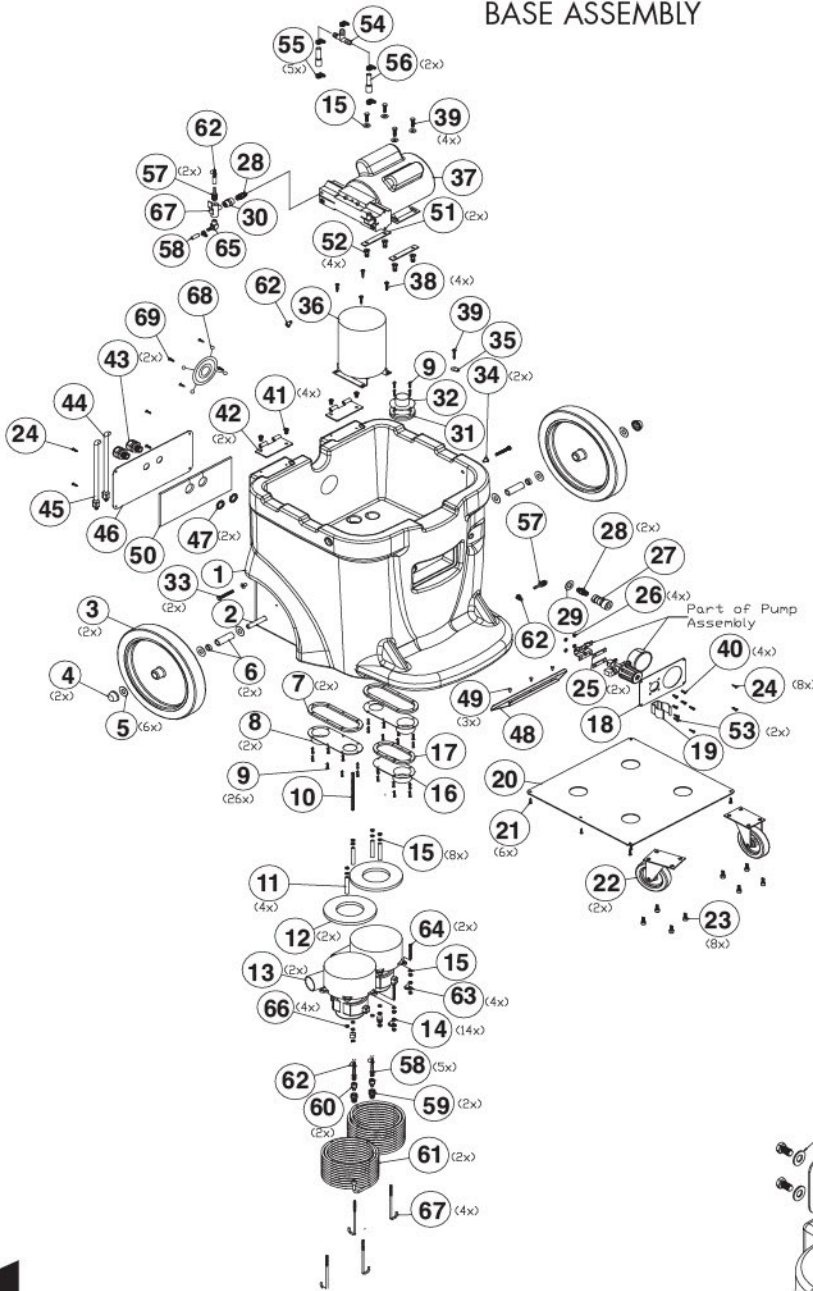

BASE ASSEMBLY

SOLUTION TANK

ref#	item #	description
BASE PARTS		
1	72620ABRE-PRO	base, black
2	72633A	axle, pro 500 / PFX1350
3	X9066	wheel 12" x 1.75" non-marking
4	7GL002	nut push 1/2"
5	7CM007	washer 1/2 uss flat 18-8 ss
6	72635A	spacer, 1/2" id x 3/4" od x
7	72640A	gasket vac manifold long
8	72623A	cover, vacuum manifold, long
9	7CW002	screw #6x3/4 phil pan ts
10	72000A	10/24 5-1/2 all thread stud
11	72605B	spacer vac motor 3.5"l
12	X9079	gasket 3/8" donut tank seal
13	72365A	vac 3 stage 120v
14	7BF003	nut kep #10-24 zinc
15	17850	washer plain
16	72624A	cover, vacuum manifold, short
17	72641A	gasket vac manifold short
18	72638A	pressure regulator plate
19	72173A	clip, spring
20	72636A	cover base bottom
21	72388A	screw #10 x 5/8
22	PX65	caster, 4" black
23	7DT001	bolt 5/16-18x5/8 hex tap zinc
24	72387A	screw, #8x5/8 black
25	72639A	gasket pad mounting regulator
26	7BF008	nut kep 10-32 zinc
27	PX6	coupler female
28	7CX002	nipple hex 1/4 mpt
29	X8239	washer
30	7DA002	coupling 1/4
31	72642A	gasket vac manifold circle
32	X9017	cover, vacuum manifold, circle
33	X9070	screw 1/4-20 x 1-3/4 phil pan
34	X9001	insert tee
35	X9117	end loop stainless steel
36	X9018	heater 1800w dual element
37	72643A	pump assy, dx500psi w/hoses,reg
38	X9020	screw self-tap
39	X9118	screw10# phil screw
40	71644A	screw10# phil screw
41	7BS003	screw 1/4-20x1/2 phil pan
42	X9014	sce tank hinge
43	PD8	strain relief 1/2" npt
44	PX112	pigtail, black, 12/3 sjt x 39"
45	PX112R	pigtail, red, 12/3 sjt x 39",
46	X9131	cord panel
47	X8008N	nut, lock, 1/2" steel conduit
48	72661A	wand holder
49	72662A	screw #10 x 1/2" flat phil
50	X8008N	50 x9178 foam
51	72667A	washer rubber
51	7GF033	pad motor mount
52	X8848	jacknut 1/4-20 steel
53	X9098	screw a point ph pan hd
54	71521A	tee barb 1/2 x 1/2 x 1/2"
55	7DL003	clamp 1/4 worm gear
56	70079C	hose 1/2 wire reinforced
57	7AT003	barb hose 1/4 h - 1/4 m
58	71130A	coupler qd 1/8 m
59	70101A	nipple qd 1/8f
60	72713B	heater coil 3-stage vacuum
61	7DL003	clamp 1/4 worm gear
62	SW158	1/4" cable clamp
63	X8244	screw 10-24 x 2 phil pan
64	PX212	fitting brass 90d
65	72726A	valve 3-way
66	7BF030	nut 10-24 nylon insert
67	X9423	j-hook 5.25" 3-stage
68	72702A	cover fan
69	72387A	screw #8x5/8 black
SOLUTION TANK		
1	X9112-BK	housing solution tank 1350
2	X9014	tank hinge
3	7BS003	screw 1/4-20x1/2 phil pan
4	PX3H	hose, solution, 3/8" id x 1/8"
5	PX42	clamp 5/8 worm gear stainless
6	PX85	fitting, 1/4" mnpt x 3/8" hose
7	PX17	street 45 degree brass
8	PX48	fitting, brass, bulkhead, 3/4"
9	72274A	washer 3/4" neoprene-bond
10	PX48G	gasket, fiber, 1.125 od x .75
11	X9294	pump protection filter, pf
12	7DT001	bolt 5/16-18x5/8 hex tap zinc
13	72667A	washer rubber
14	X9171	washer flat
15	X9140	tie down plate
16	7CP002	bolt 5/16-18x1/2 hex tap
17	X8235	washer1/4 " flat uss zinc
18	X9149	gasket, foam strip, 1 x 14.25
19	X9171	washer flat 5/16 ss
20	72660A	rope solid braid