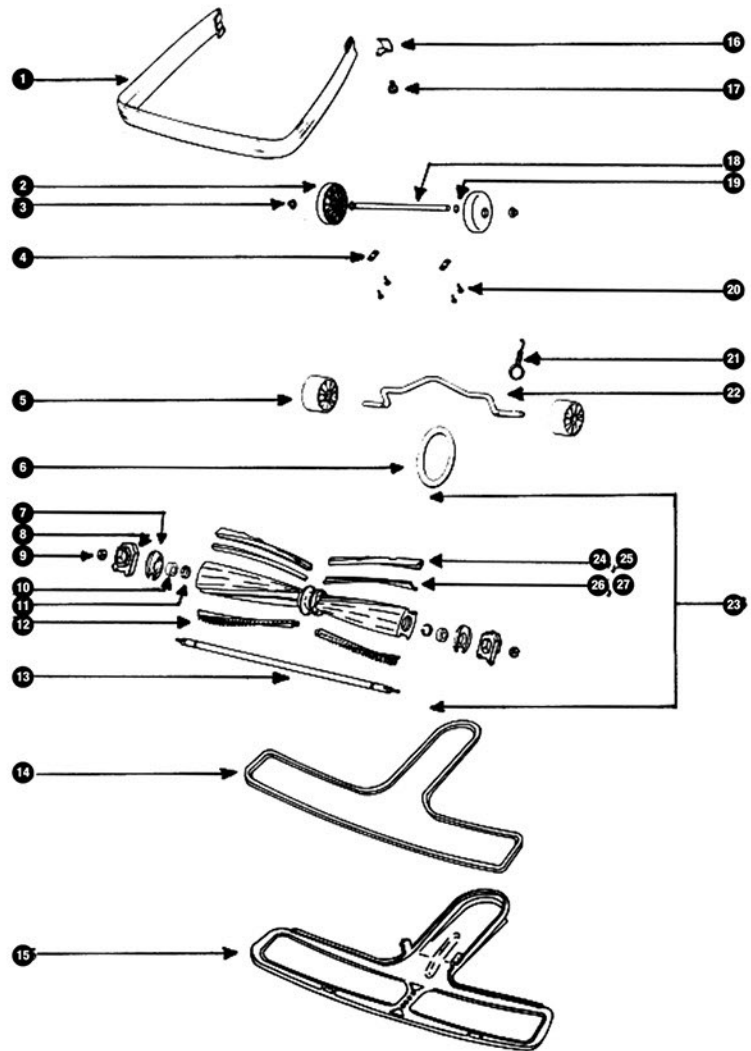

BASE & HOOD

ref#	item #	description
BASE & HOOD		
1	ER205	adjustment knob screw
2	ER514	height adjustment knob
3	ER890	hood assembly, blue
4	ER307	clamp screws
6	ER305	screw
7	ER632	7 amp motor assembly
11	ER325	screw
12	ER332	clamp and screw assembly
13	ER333	wheel cover
14	ER951	base assembly
20	ER886	bracket bushing
21	ER331	strain relief bushing
22	ER885	switch button
23	ER884	switch clip
25	ER946	switch assembly
28	ER35	motor gasket
29	ER2	foot pedal
30	ER3	foot pedal spring
31	ER958	bellows clamp
32	ER953	bellows

FURNITURE GUARD & BRUSH ROLL

ref#	item #	description
FURNITURE GUARD & BRUSH ROLL		
1	ER889	bumper, furniture guard
2	ER565	rear wheel
3	ER568	hub cap
4	ER569	axle clamp
5	ER37	front wheel
6	ER7	belt original, 2 pk
6	ER7B	belt original
6	F614	replacement belt
6	F631	long life replacement belt
7	ER211	felt washer
8	ER392	disturbulator cap
10	ER397	bearing and retainer assembly
11	ER398	bearing retainer clip
12	ER217	brush strip package (2)
12	A174A	replacement brush strip set (2)
15	ER214	bottom plate assembly
18	ER564	wheel and axle assembly
19	ER320	rear wheel washer
20	ER307	rear wheel screw
21	ER308	axle spring
22	ER353	front axle
23	ER395	Vibra Groomer II, 12" brush roll