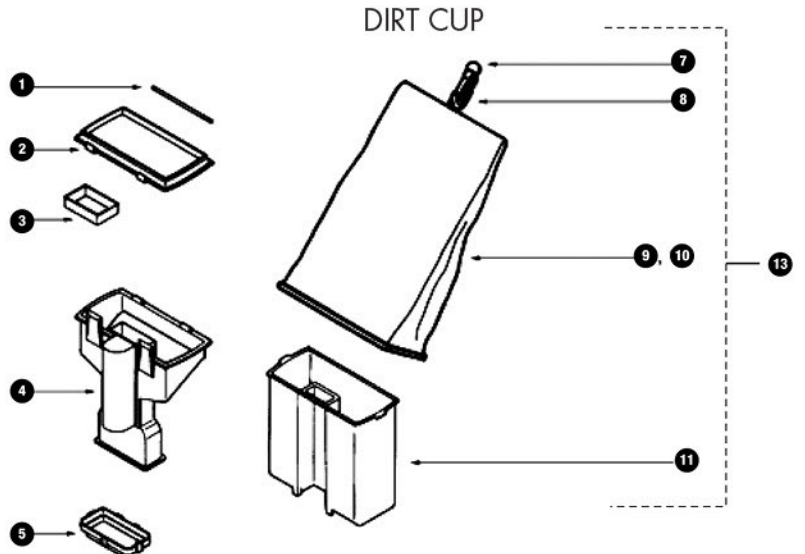

FURNITURE GUARD & BRUSH ROLL

ref#	item #	description
FURNITURE GUARD & BRUSH ROLL		
1	ER889	bumper, furniture guard
2	ER565	rear wheel
3	ER568	hub cap
4	ER569	axle clamp
5	ER37	front wheel
6	ER7	belt original, 2 pk
6	ER7B	belt original
6	F614	replacement belt
6	F631	long life replacement belt
7	ER211	felt washer
8	ER392	disturbulator cap
10	ER397	bearing and retainer assembly
11	ER398	bearing retainer clip
12	ER217	brush strip package (2)
12	A174A	replacement brush strip set (2)
15	ER214	bottom plate assembly
18	ER564	wheel and axle assembly
19	ER320	rear wheel washer
20	ER307	rear wheel screw
21	ER308	axle spring
22	ER353	front axle
23	ER395	Vibra Groomer II, 12" brush roll

*call for pricing and availability of all referenced parts

HANDLE & CORD

MOTOR

ref#	item #	description
HANDLE & CORD		
1	ER196A	cord hook set, upper & lower
2	ER20	handle screw assembly
2	W2359	handle screw assembly - replacement
3	ER200	lower handle tube
4	ER195	18/3 SJT 50' beige cord
4	M1376	18/3 SJT 50' beige cord - replacement
6	ER135	handle socket w/o spring
7	59.319	handle socket nut
9	ER306	handle grip
10	ER198	strain relief spring
11	ER199	upper handle assembly
MOTOR		
1	ER632	7 amp new style motor
17	ER623	carbon brush assembly
20	ER202	motor pulley
DIRT CUP		
1	ER601	cover pin
2	59.832	dirt cup flange
3	09.033	bag gasket
4	06.117	support and latch assembly
5	06.897	bag clamp
7	87.011	ring steel
9	ER942	dirt cup bag assembly
10	09.282	dirt cup gasket
11	06.237	dirt cup only
13	ER944	dirt cup assembly