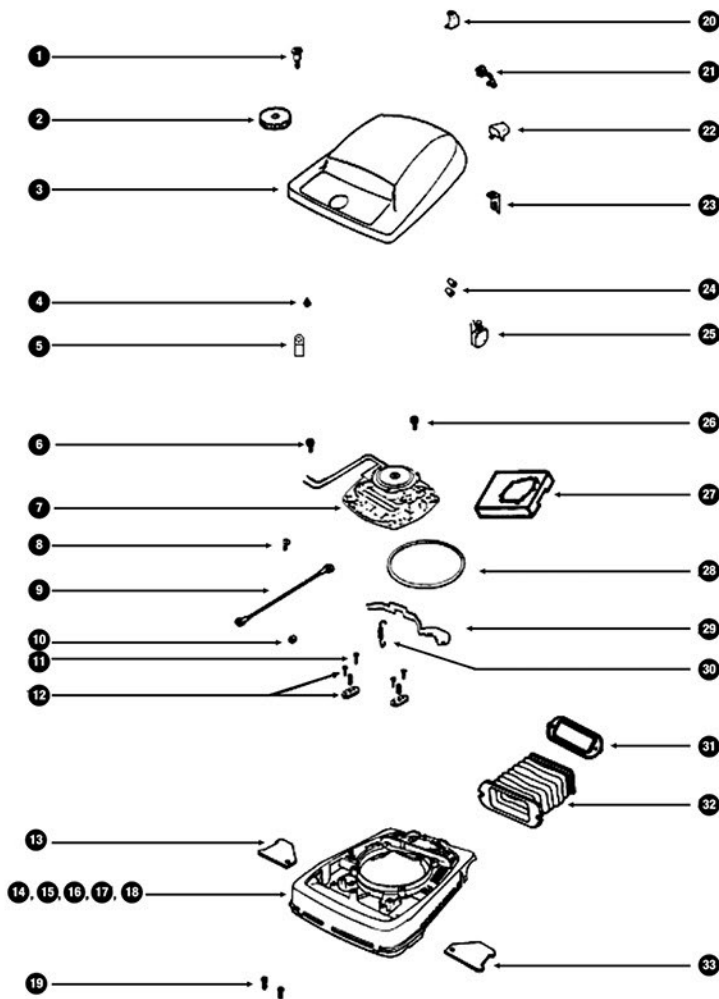

BASE & HOOD

ref#	item #	description
BASE & HOOD		
1	ER205	adjustment knob screw
2	ER514	height adjustment knob
3	ER890	hood assembly, blue
4	ER307	clamp screws
6	ER305	screw
7	ER632	7 amp motor assembly
11	ER325	screw
12	ER332	clamp and screw assembly
13	ER333	wheel cover
14	ER951	base assembly
20	ER886	bracket bushing
21	ER331	strain relief bushing
22	ER885	switch button
23	ER884	switch clip
25	ER946	switch assembly
28	ER35	motor gasket
29	ER2	foot pedal
30	ER3	foot pedal spring
31	ER958	bellows clamp
32	ER953	bellows

FURNITURE GUARD & BRUSH ROLL

ref#	item #	description
FURNITURE GUARD & BRUSH ROLL		
1	ER889	bumper, furniture guard
2	ER565	rear wheel
3	ER568	hub cap
4	ER569	axle clamp
5	ER37	front wheel
6	ER7	belt original, 2 pk
6	ER7B	belt original
6	F614	replacement belt
6	F631	long life replacement belt
7	ER211	felt washer
8	ER392	disturbulator cap
10	ER397	bearing and retainer assembly
11	ER398	bearing retainer clip
12	ER217	brush strip package (2)
12	A174A	replacement brush strip set (2)
15	ER214	bottom plate assembly
18	ER564	wheel and axle assembly
19	ER320	rear wheel washer
20	ER307	rear wheel screw
21	ER308	axle spring
22	ER353	front axle
23	ER395	Vibra Groomer II, 12" brush roll