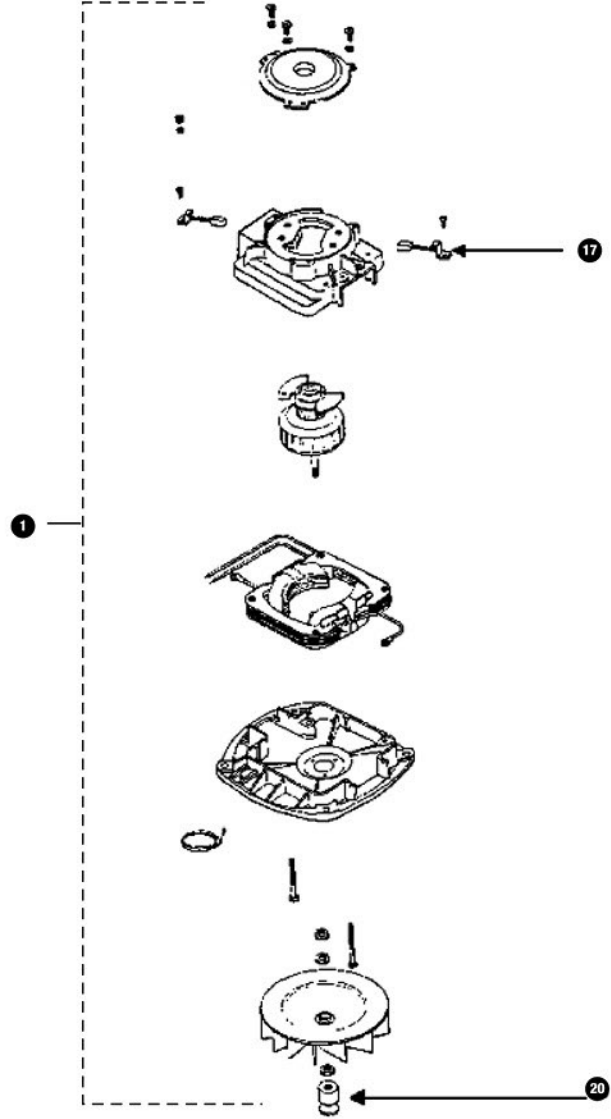

FURNITURE GUARD & BRUSH ROLL

ref#	item #	description
FURNITURE GUARD & BRUSH ROLL		
1	ER889	bumper, furniture guard
2	ER565	rear wheel
3	ER568	hub cap
4	ER569	axle clamp
5	ER37	front wheel
6	ER7	belt original, 2 pk
6	ER7B	belt original
6	F614	replacement belt
6	F631	long life replacement belt
7	ER211	felt washer
8	ER392	disturbulator cap
10	ER397	bearing and retainer assembly
11	ER398	bearing retainer clip
12	ER217	brush strip package (2)
12	A174A	replacement brush strip set (2)
15	ER214	bottom plate assembly
18	ER564	wheel and axle assembly
19	ER320	rear wheel washer
20	ER307	rear wheel screw
21	ER308	axle spring
22	ER353	front axle
23	ER395	Vibra Groomer II, 12" brush roll

*call for pricing and availability of all referenced parts

HANDLE & CORD

MOTOR

ref#	item #	description
HANDLE & CORD		
1	ER196A	cord hook set, upper & lower
2	ER20	handle screw assembly
2	W2359	handle screw assembly - replacement
3	ER200	lower handle tube
4	ER195	18/3 SJT 50' beige cord
4	M1376	18/3 SJT 50' beige cord - replacement
6	ER135	handle socket w/o spring
7	59.319	handle socket nut
9	ER306	handle grip
10	ER198	strain relief spring
11	ER199	upper handle assembly
MOTOR		
1	ER632	7 amp new style motor
17	ER623	carbon brush assembly
20	ER202	motor pulley
DIRT CUP		
1	ER601	cover pin
2	59.832	dirt cup flange
3	09.033	bag gasket
4	06.117	support and latch assembly
5	06.897	bag clamp
7	87.011	ring steel
9	ER942	dirt cup bag assembly
10	09.282	dirt cup gasket
11	06.237	dirt cup only
13	ER944	dirt cup assembly