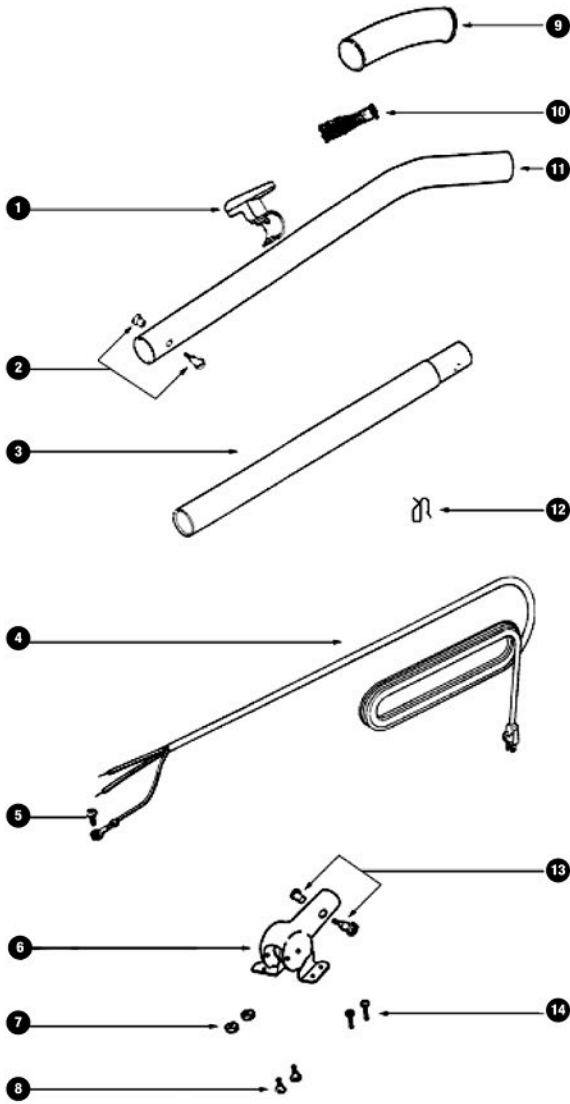

HANDLE & CORD