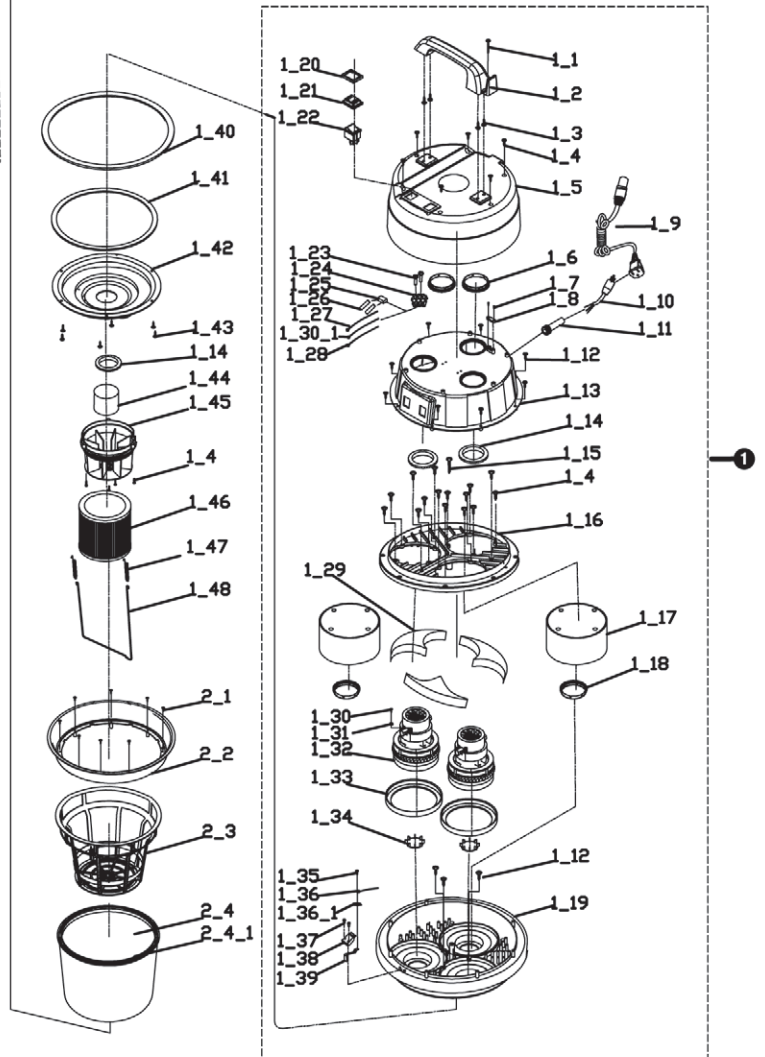

Powr-Flite
America's Floor Care Superstore Since 1967

PARTS LIST

2 Motor Wet/Dry Vacuum

MODEL: PF57

A Tacony Company
3101 Wichita Court • Ft. Worth, TX 76140-1755

PF57-PL 7-2011

Wet/Dry Vacuum Parts - PF57

Wet/Dry Vacuum Parts - PF57

MODEL PF57 PARTS

Item#	Part#	Description
1	WD215	HEAD ASS'Y
1_2	WD20	HANDLE
1_5	WD19	TOP COVER
1_6	WD82	BASE BLOCK
1_9	WD21	14/3 SJT 30' BLACK CORD
1_11	WD34	STRAIN RELIEF
1_12	WD12	SCREW
1_13	WD16	MIDDLE SEAT
1_14	WD53	GASKET
1_16	WD14	MOTOR BASE
1_17	WD248	BLOCKER
1_18	WD83	TOP BLOCK
1_19	WD11	MOTOR SEAT
1_22	WD67	POWER SWITCH
1_24	WD207	TERMINAL BOLCK
1_29	WD56	SPONGE
1_32	WD15	MOTOR
1_34	WA85	STOPPER PLATE
1_38	WD115	PLATE, INCLUDES SCREW AND SPRING PLATE
1_40	WD210	GASKET
1_41	WD150	GASKET, BETWEEN FLOAT AND COVER
1_42	WD10	BASE COVER, MOTOR
1_44	WD9	FLOAT
1_45	WD8	FLOAT CAGE
1_46	WD253	WASHABLE FILTER
1_47	WD37	FILTER SPRING
1_48	WD35	FILTER HOOK
2_4	WD4	FILTER ASS'Y
2_3	WD7	FILTER FRAME
3	WD2	TANK ASS'Y
3_3	WD60	LOCK BUTTON
3_4	WD51	TIPAND POUR FIXED PLATE
3_5	WD59	LOCK COVER FOR WD51
3-6	WD44	M4 HEX NUT
3_12	WD43	CLAMP ASSY., includes # 3-8, 3-10, & 3-14
3_13	WD129	CLIP PIN-SHORT
3_16	WD77	HOLDER
3_17	WD76	RUBBER GASKET
3_18	WD50	RUBBER WASHER
3_19	WD45	SUCTION COUPLER
3_20	WD47	SPRING
3_21	WD86	SWITCH BASE
3_22	WD46	BUTTON
3_23	WD225	HOLDER
3_24	WD226	HANDLE
4	WD1	DOLLY ASSY W/HANDLE
4_2	WD72	HOLDER
4_6	WD217	HOLDER, FITS WD218
4_7	WD218	DOLLEY SMALL SUPPORT HANDLE
4_10	WD158	DOLLY ONLY
4_13	WD229	WASHER
4_14	WD41M	REAR WHEEL

MODEL PF57 PARTS

Item#	Part#	Description
4_15	WD42	REAR WHEEL SHAFT
4_16	WD73	AXLE PLATE
4_20	FM17	SCREW, M8 X 30 PHIL PAN HEAD
5	WD211	20' HOSE ASS'Y
5_1	WD191	SEAL
5_2	WD24	HOSE CONNECTOR
5_3	WD25	HOSE
5_4	WD26	CONNECTOR
5_5	WD27	HOLDER
5_6	WD28	BEND CONNECTOR
5_7	WD29	WAND, STAINLESS STEEL (2 REQ)
5_8	WD32	CREVICE TOOL
5_9	WD33	ROUND BRUSH
6	WD112	BRUSH NOZZLE ASS'Y
7	WD30A	SQUEEGEE NOZZLE ASS'Y
NOT ILLUSTRATED		
	155PB	SINGLE (1) 20 GAL PAPER BAG
	WD30A-B	SQUEEGEE BLADE, REPLACEMENT (2 REQ)