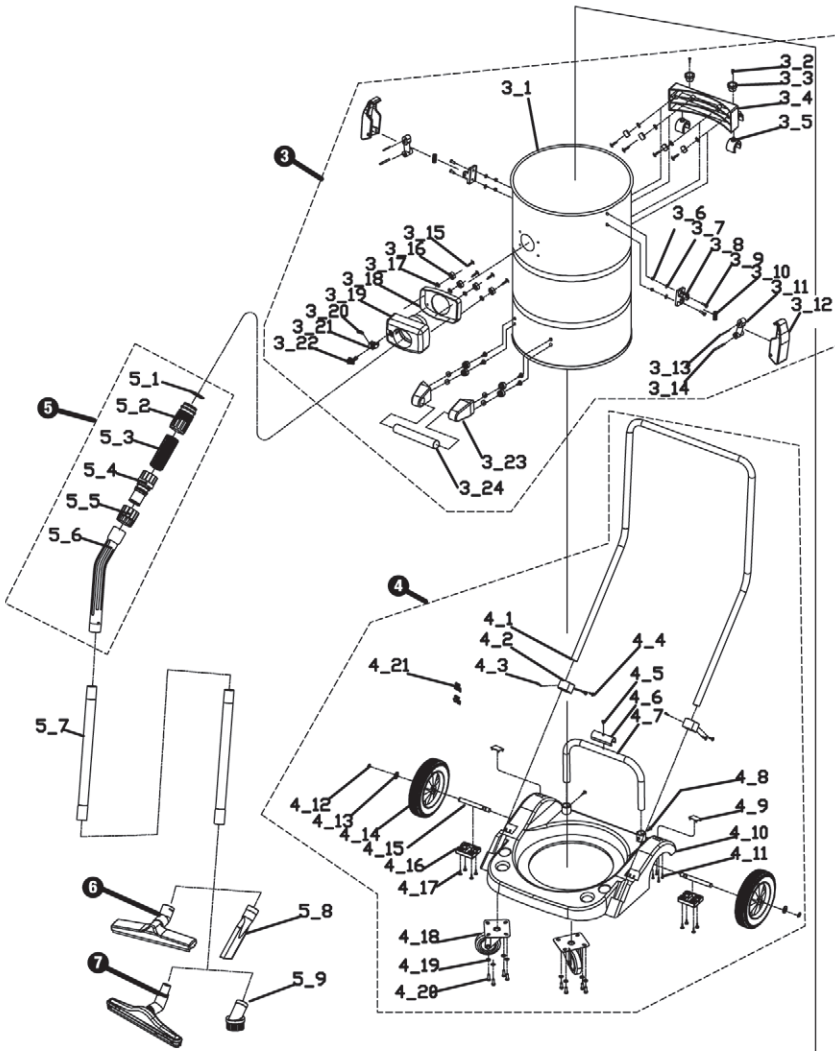

Powr-Flite
America's Floor Care Superstore Since 1967

PARTS LIST

2 Motor Wet/Dry Vacuum

MODEL: PF57

A Tacony Company
3101 Wichita Court • Ft. Worth, TX 76140-1755

PF57-PL 7-2011

Wet/Dry Vacuum Parts - PF57

Wet/Dry Vacuum Parts - PF57

MODEL PF57 PARTS

Item#	Part#	Description
1	WD215	HEAD ASS'Y
1_2	WD20	HANDLE
1_5	WD19	TOP COVER
1_6	WD82	BASE BLOCK
1_9	WD21	14/3 SJT 30' BLACK CORD
1_11	WD34	STRAIN RELIEF
1_12	WD12	SCREW
1_13	WD16	MIDDLE SEAT
1_14	WD53	GASKET
1_16	WD14	MOTOR BASE
1_17	WD248	BLOCKER
1_18	WD83	TOP BLOCK
1_19	WD11	MOTOR SEAT
1_22	WD67	POWER SWITCH
1_24	WD207	TERMINAL BOLCK
1_29	WD56	SPONGE
1_32	WD15	MOTOR
1_34	WA85	STOPPER PLATE
1_38	WD115	PLATE, INCLUDES SCREW AND SPRING PLATE
1_40	WD210	GASKET
1_41	WD150	GASKET, BETWEEN FLOAT AND COVER
1_42	WD10	BASE COVER, MOTOR
1_44	WD9	FLOAT
1_45	WD8	FLOAT CAGE
1_46	WD253	WASHABLE FILTER
1_47	WD37	FILTER SPRING
1_48	WD35	FILTER HOOK
2_4	WD4	FILTER ASS'Y
2_3	WD7	FILTER FRAME
3	WD2	TANK ASS'Y
3_3	WD60	LOCK BUTTON
3_4	WD51	TIPAND POUR FIXED PLATE
3_5	WD59	LOCK COVER FOR WD51
3-6	WD44	M4 HEX NUT
3_12	WD43	CLAMP ASSY., includes # 3-8, 3-10, & 3-14
3_13	WD129	CLIP PIN-SHORT
3_16	WD77	HOLDER
3_17	WD76	RUBBER GASKET
3_18	WD50	RUBBER WASHER
3_19	WD45	SUCTION COUPLER
3_20	WD47	SPRING
3_21	WD86	SWITCH BASE
3_22	WD46	BUTTON
3_23	WD225	HOLDER
3_24	WD226	HANDLE
4	WD1	DOLLY ASSY W/HANDLE
4_2	WD72	HOLDER
4_6	WD217	HOLDER, FITS WD218
4_7	WD218	DOLLEY SMALL SUPPORT HANDLE
4_10	WD158	DOLLY ONLY
4_13	WD229	WASHER
4_14	WD41M	REAR WHEEL

MODEL PF57 PARTS

Item#	Part#	Description
4_15	WD42	REAR WHEEL SHAFT
4_16	WD73	AXLE PLATE
4_20	FM17	SCREW, M8 X 30 PHIL PAN HEAD
5	WD211	20' HOSE ASS'Y
5_1	WD191	SEAL
5_2	WD24	HOSE CONNECTOR
5_3	WD25	HOSE
5_4	WD26	CONNECTOR
5_5	WD27	HOLDER
5_6	WD28	BEND CONNECTOR
5_7	WD29	WAND, STAINLESS STEEL (2 REQ)
5_8	WD32	CREVICE TOOL
5_9	WD33	ROUND BRUSH
6	WD112	BRUSH NOZZLE ASS'Y
7	WD30A	SQUEEGEE NOZZLE ASS'Y
NOT ILLUSTRATED		
	155PB	SINGLE (1) 20 GAL PAPER BAG
	WD30A-B	SQUEEGEE BLADE, REPLACEMENT (2 REQ)