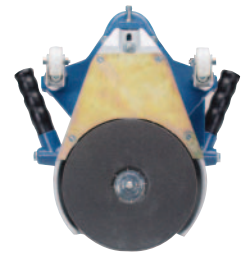

Powr-Flite®

Commercial Sanders

The Professional Choice for
Hardwood and Floor Care

Five Different Models Creating

Sanding wooden floors can be a scary proposition, even for the most seasoned professional. Not so with Powr-Flite's user-friendly sanders. These sanders feature precision cutting for professional results even if you've never sanded before! Works great on soft and hard wood floors, including parquet.

7" disc edger

15 1/4" orbital sander

8" drum sander

8" Drum Sander Options

Spring Drum

This drum uses two spring loaded drum plates to hold sanding paper in place. This drum requires no tools to change sanding paper.

Expandable Drum

This type of drum uses an 8" sleeve/belt type paper which you slide onto the drum. When the drum spins, the rubber expands and firmly holds the sanding belt

Bar Clamp Drum

Easy access to the drum allows quick change of the sanding paper which is held on the drum by a metal bar and two screws.

Order	Description
SD800	8" spring drum sander
SD800E	8" expandable drum sander
SD800BC	8" bar clamp drum sander

Easy to use!

Balanced design turns the first time user into a professional.

Orbital Sander

- Rates highest level of productivity with twice the plate speed (2,000 RPM) of the competition
- Labor saving built-in vacuum system keeps dust to a minimum
- Fluorescent light highlights work area for detail precision
- Sand faster and increase productivity with high pressure of 1.6 pounds of weight per square inch
- Dedicated motors to plate and vacuum for maximum sanding and vacuum ability