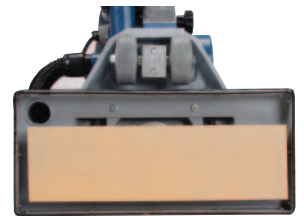

15 1/4" orbital sander