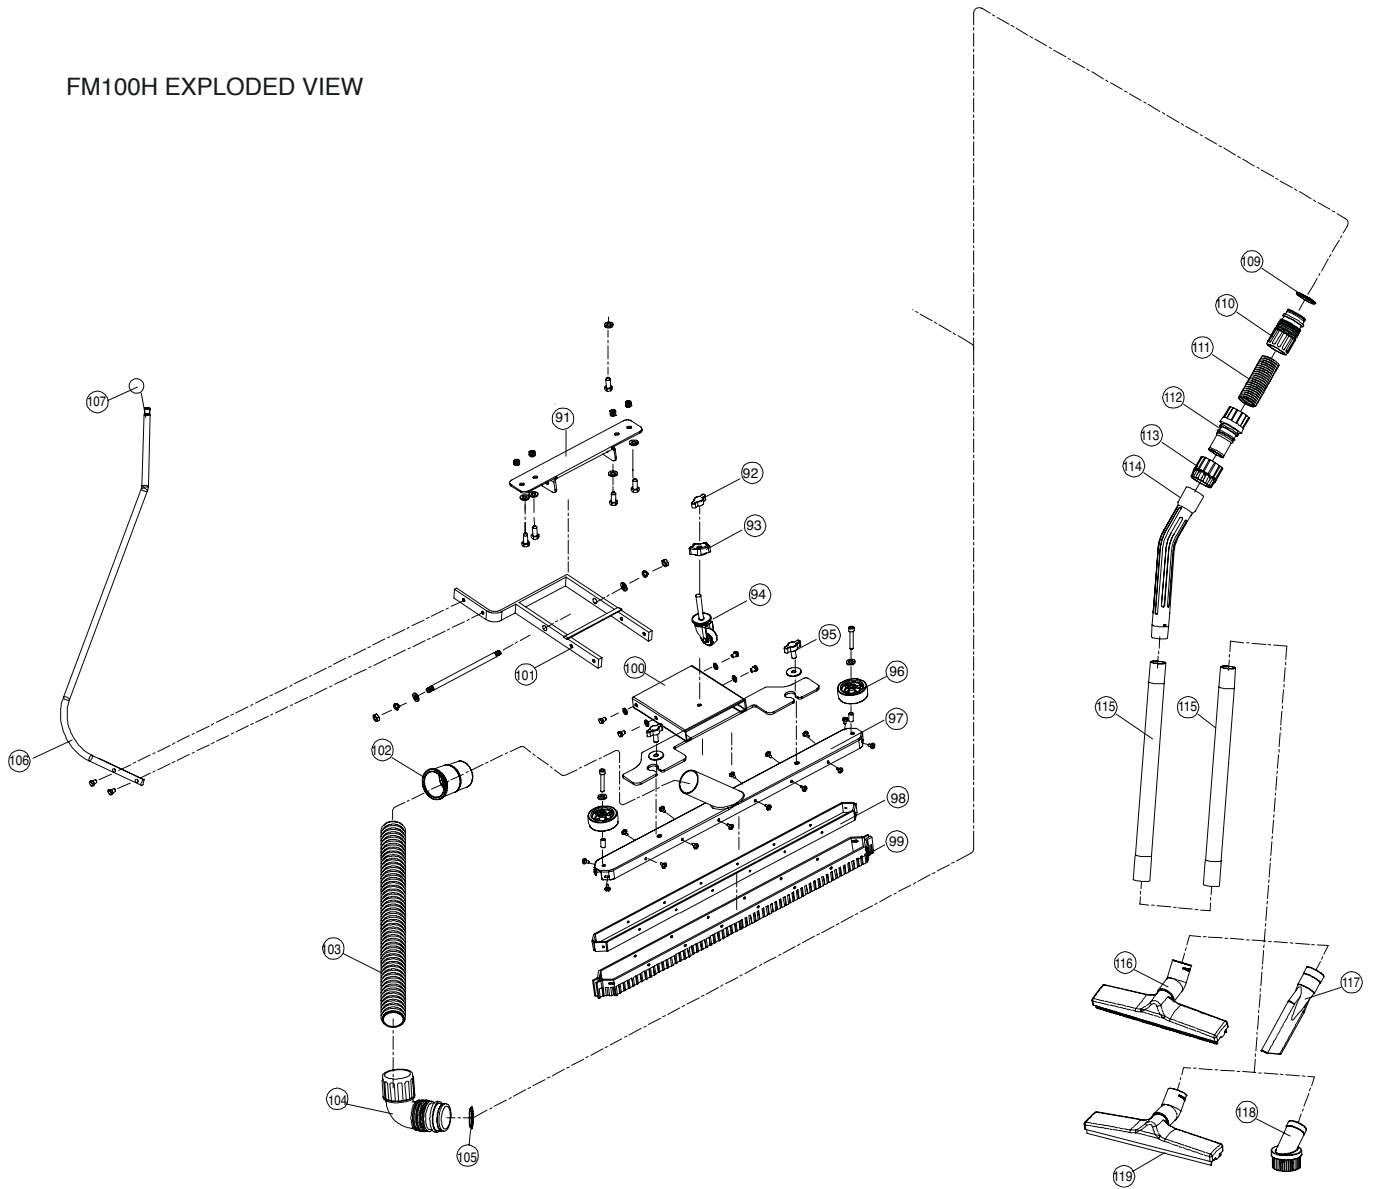

Model PF58 Parts

FM100H EXPLODED VIEW

ref #	item #	description
91	WD168	U-SHAFT
92	WD169	BUTTON
93	WD170	FIXED NUT
94	WD171	ADJUSTED WHEEL
95	WD172	BUTTON
96	WD173	WHEEL
97	WD174	SQUEEGEE BODY
98	WD175	BLADE BRACKET
99	WD176	BLADE
100	WD177	FIXED PLATE 2
101	WD179	PEDAL BRACKET
102	WD180	CONNECTOR
103	WD181	HOSE
104	WD182	BEND CONNECTOR
105	WD183	SEAL

ref #	item #	description
106	WD184	ADJUSTER LEVER
107	WD186	ADJUSTER LEVER KNOB
109	WD191	GASKET
110	WD24	CONNECTOR
111	WD25	HOSE
112	WD26	CONNECTOR
113	WD27	FIXER
114	WD28	BEND CONNECTOR
115	WD29	EXTENSION WAND
116	WD112	BRUSH NOZZLE ASS'Y
117	WD32	CREVICE TOOL
118	WD33	ROUND BRUSH
119	WD30A	SQUEEGEE NOZZLE ASS'Y
	WD157	DRAIN HOSE ASS'Y
	FM100H	FRONT MOUNTED SQUEEGEE ASS'Y