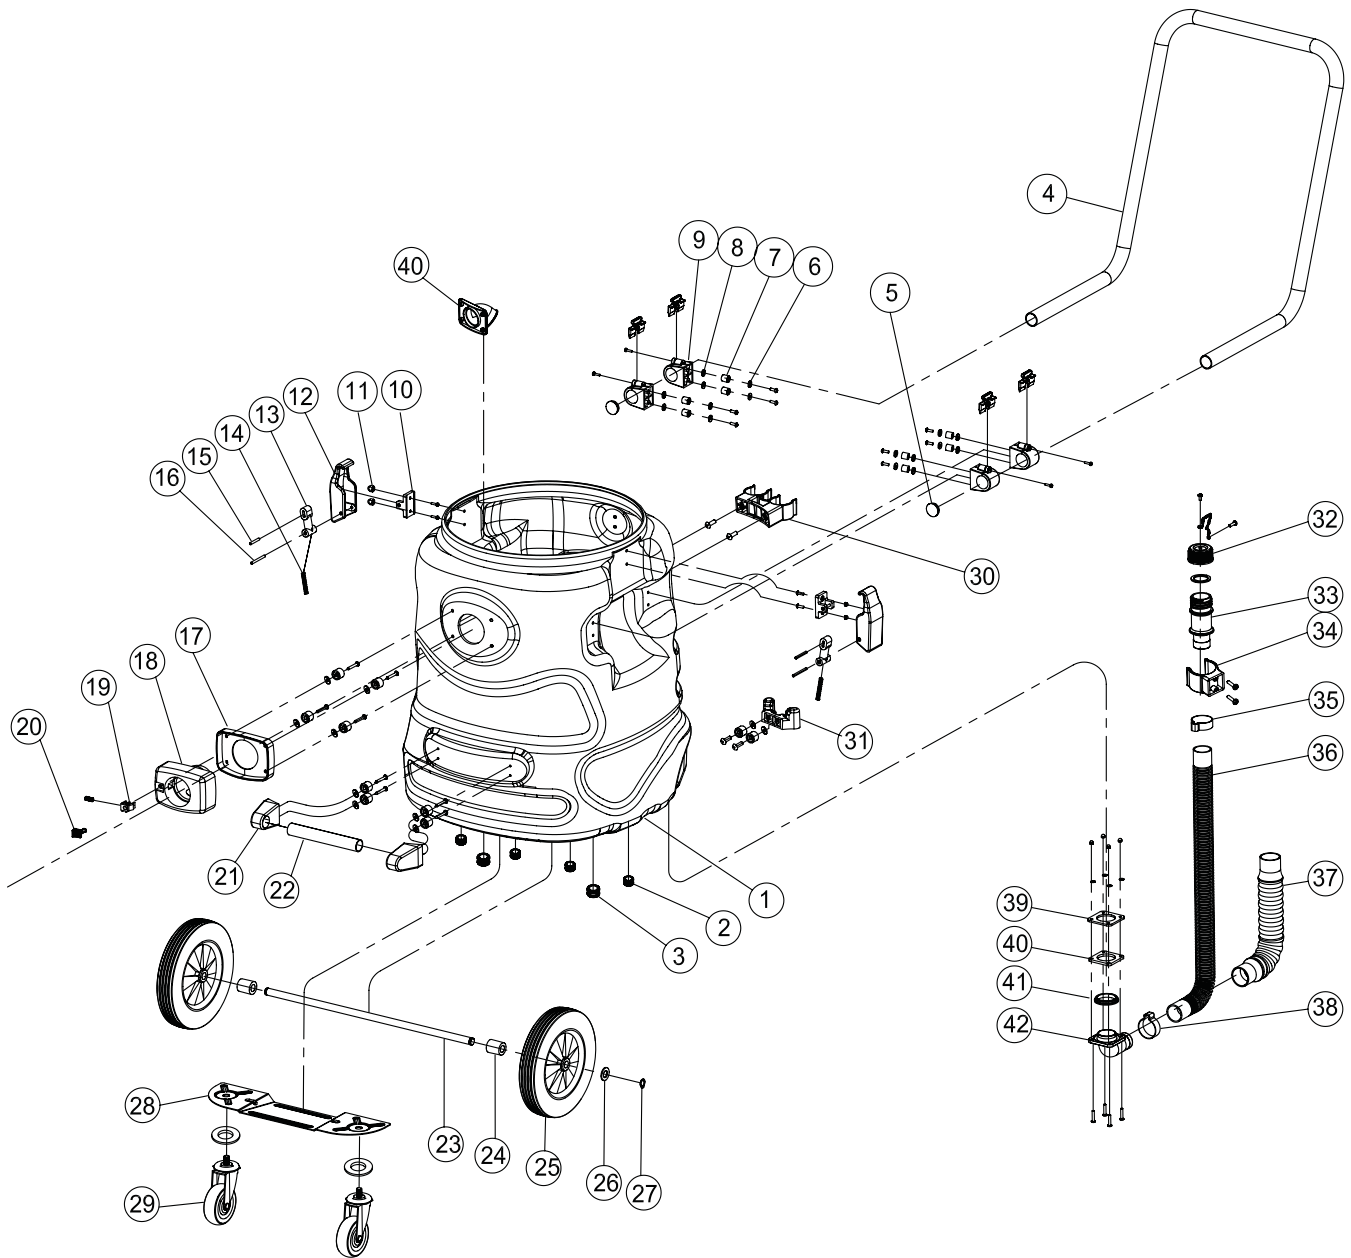

Model PF58 Parts

ref #	item #	description	ref #	item #	description
1	WD219	TANK	22	WD226	HANDLE
2	WD220	NUT	23	WD227	AXEL
3	WD221	NUT	24	WD228	BUSHING
4	WD132	HANDLE	25	WD123M	REAR WHEEL
5	WD133	COVER	26	WD229	WASHER
6	WD222	WASHER	27	WD230	C-RING
7	WD223	HOLDER	28	WD167	FRAME
8	WD224	WASHER	29	WD231M	FRONT WHEEL
9	WD121	HOLDER	30	WD232	CLAMP
10	WD128	CLIP BASE	31	WD233	HOLDER
11	WD44	NUT	32	WD236	CAP
12	WD63	CLIP	33	WD237	CONNECTOR B
13	WD127	CLIP HOLDER	34	WD146	HOOK
14	WD52	SPRING	35	WD238	CLAMP
15	WD129	PIN (SHORT)	36	WD239	HOSE
16	WD131	PIN (LONG)	37	WD240	PROTECTOR
17	WD50	WASHER	38	WD241	CLAMP-2
18	WD45	SUCTION COUPLER	39	WD242	SEAL HOLDER
19	WD86	BUTTON FIXER	40	WD188	INNER SEAL
20	WD46	BUTTON	41	WD243	OUTER SEAL
21	WD225	HOLDER	42	WD244	CONNECTOR A