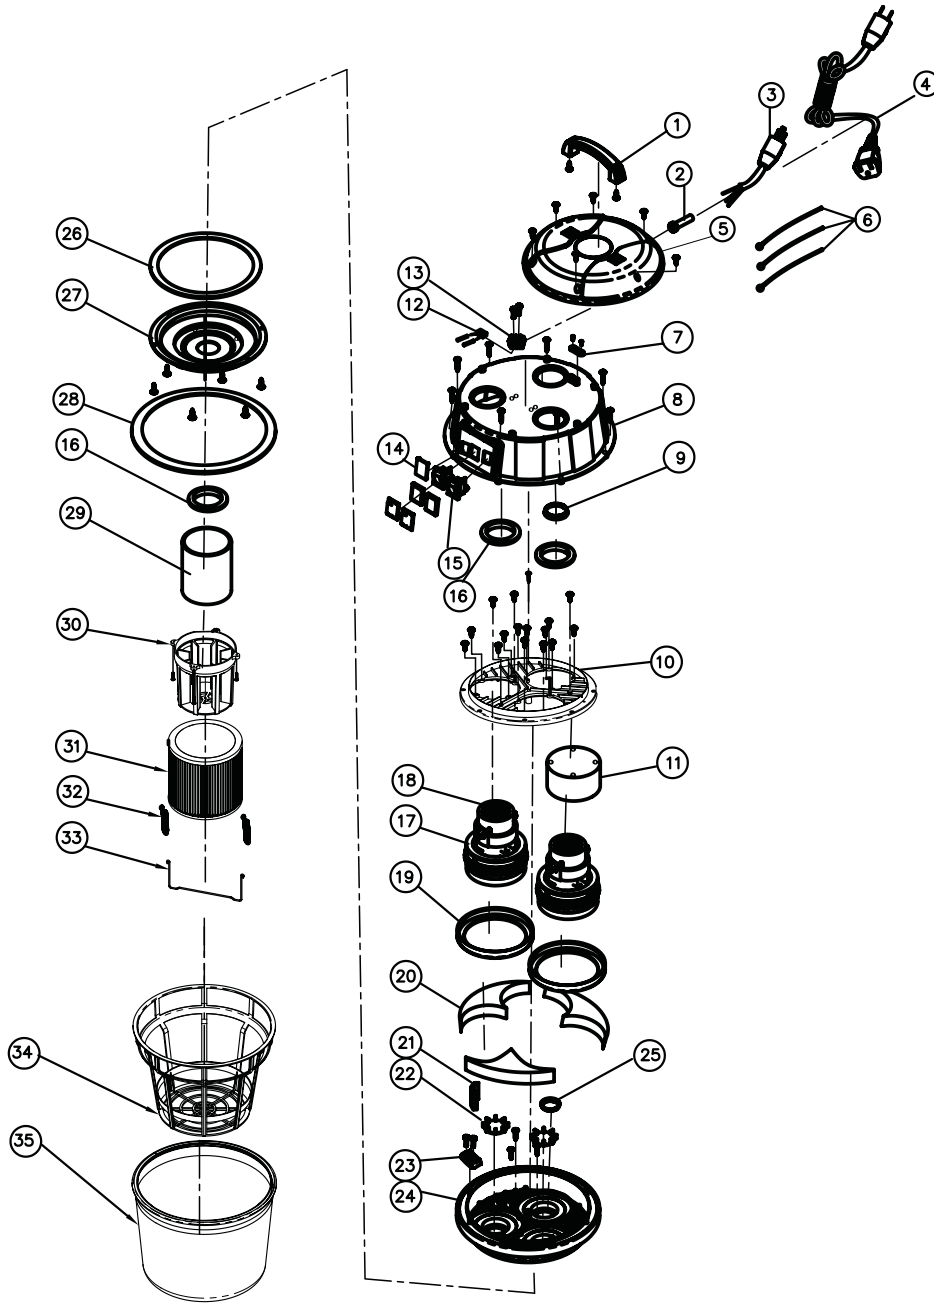

## Model PF58 Parts

ref #	item #	description	ref #	item #	description
1	WD20A	HANDLE	19	WD68	GASKET
2	WD34	STRAIN RELIEF	20	WD70	SPONGE
3	WD246	POWER CORD	21	WD69	SPONGE
4	WD247	EXTENSION CORD	22	WD85	BLOCKER
5	WD65	TOP COVER	23	WD166	PLATE B
6	WD15W	MOTOR CONNECTION WIRE SET	24	WD87	MOTOR BASE
7	WD17	PLATE	25	WD252	BLOCKER
8	WD16	MIDDLE SEAT	26	WD201	GASKET
9	WD83	BLOCKER	27	WD10	BOTTOM BASE
10	WD14B	BASE	28	WD165	SEAL
11	WD248	BLOCKER	29	WD9	FLOAT
12	WD249	CAPACITOR	30	WD8	FLOAT FRAME
13	WD207	TERMINAL BLOCK	31	WD253	WASHABLE FILTER
14	WD250	COVER	32	WD37	SPRING
15	WD67	POWER SWITCH	33	WD35	HOOK
16	WD53	GASKET	34	WD7	FRAME
17	WD251	GASKET	35	WD3	FABRIC FILTER
18	WD15	MOTOR			

## Model PF58 Parts

ref #	item #	description	ref #	item #	description
1	WD219	TANK	22	WD226	HANDLE
2	WD220	NUT	23	WD227	AXEL
3	WD221	NUT	24	WD228	BUSHING
4	WD132	HANDLE	25	WD123M	REAR WHEEL
5	WD133	COVER	26	WD229	WASHER
6	WD222	WASHER	27	WD230	C-RING
7	WD223	HOLDER	28	WD167	FRAME
8	WD224	WASHER	29	WD231M	FRONT WHEEL
9	WD121	HOLDER	30	WD232	CLAMP
10	WD128	CLIP BASE	31	WD233	HOLDER
11	WD44	NUT	32	WD236	CAP
12	WD63	CLIP	33	WD237	CONNECTOR B
13	WD127	CLIP HOLDER	34	WD146	HOOK
14	WD52	SPRING	35	WD238	CLAMP
15	WD129	PIN (SHORT)	36	WD239	HOSE
16	WD131	PIN (LONG)	37	WD240	PROTECTOR
17	WD50	WASHER	38	WD241	CLAMP-2
18	WD45	SUCTION COUPLER	39	WD242	SEAL HOLDER
19	WD86	BUTTON FIXER	40	WD188	INNER SEAL
20	WD46	BUTTON	41	WD243	OUTER SEAL
21	WD225	HOLDER	42	WD244	CONNECTOR A

# Model PF58 Parts

FM100H EXPLODED VIEW

ref #	item #	description
91	WD168	U-SHAFT
92	WD169	BUTTON
93	WD170	FIXED NUT
94	WD171	ADJUSTED WHEEL
95	WD172	BUTTON
96	WD173	WHEEL
97	WD174	SQUEEGEE BODY
98	WD175	BLADE BRACKET
99	WD176	BLADE
100	WD177	FIXED PLATE 2
101	WD179	PEDAL BRACKET
102	WD180	CONNECTOR
103	WD181	HOSE
104	WD182	BEND CONNECTOR
105	WD183	SEAL