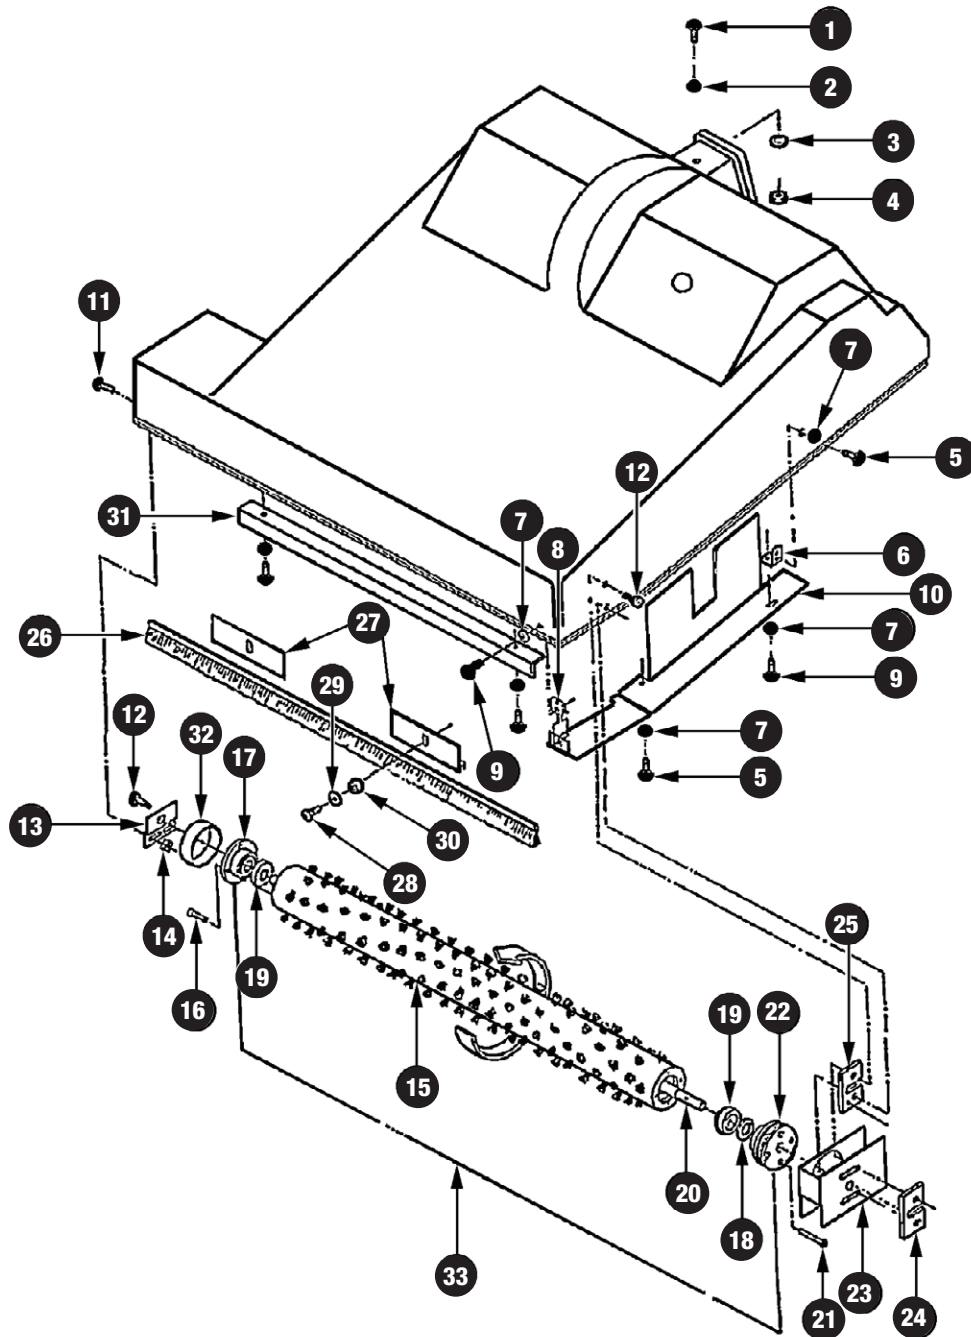

Wide Area Vacuum Parts - PF2004 - PF2008

Motor & Brush Drive

MODEL PF2004, PF2008 PARTS

Item#	Part#	Description
1	WA16	SWITCH W/TERMINAL
5	WA85	60' 16/3 CORD
6	WA70	STRAIN RELIEF
11	WA20	MOTOR PULLEY
12	WA38	115 VOLT MOTOR
	WA38-2	220 VOLT MOTOR
13	WA39	MOTOR CLAMP BRACKET
14	WA801	1/4" FLAT WASHER
17	WA97	MOTOR CLAMP
18	WA27	MOTOR FAN
27	WA5	V-BELT
NOT ILLUSTRATED		
	T2095	MOTOR BEARING 115 VOLT MOTOR
	WA45	CARBON BRUSH 115 VOLT MOTOR

Wide Area Vacuum Parts - PF2004 - PF2008

Brush & Body

MODEL PF2004, PF2008 PARTS

Item#	Part#	Description
2	WA801	FLAT WASHER
10	WA93	BELT GUARD
11	WA809	10 - 24 X 1/2" SCREW
12	WA14	10 - 24 X 5/8" SCREW
13	WA23	BRUSH BRACKET
14	WA15	10 - 24 HEX NUT
15	WA2	20" BRUSH ROLL ONLY
	WA3	24" BRUSH ROLL ONLY
17	WA22	BRUSH CAP
19	WA13	BEARING, DOUBLE SEALED
20	WA32	28" BRUSH SHAFT
21	WA102	8 - 18 X 1 - 1/4" HI-LO SCREW

MODEL PF2004, PF2008 PARTS

Item#	Part#	Description
22	WA21	BRUSH PULLEY
23	WA95	DUST GUARD
24	WA92	PLATE
25	WA91	PLATE
26	WA816	24" BRUSH STRIP
	WA827	28" BRUSH STRIP
27	WA807	BRUSH STRIP HOLDER
29	WA812	BURR WASHER
30	WA814	NYLON FLAT WASHER
32	WA34	THREAD GUARD
33	WA9	24" BRUSH ROLL ASSY.
	WA10	28" BRUSH ROLL ASSY.

Wide Area Vacuum Parts - PF2004 - PF2008

Chassis

MODEL PF2004, PF2008 PARTS

Item#	Part#	Description
1	WA41	FRAME ASSY.
2	WA818	LINKAGE ASSY.
4	WA37	3 - 1/4" CARRIAGE BOLT
5	WA28	COLLER W/SET SCREW
6	WA36	5" X 1 - 1/4" WHEEL
7	WA29	FLAT WASHER
8	WA24	LEFT WHEEL BRACKET
9	WA26	5/16" - 18 LOCK NUT