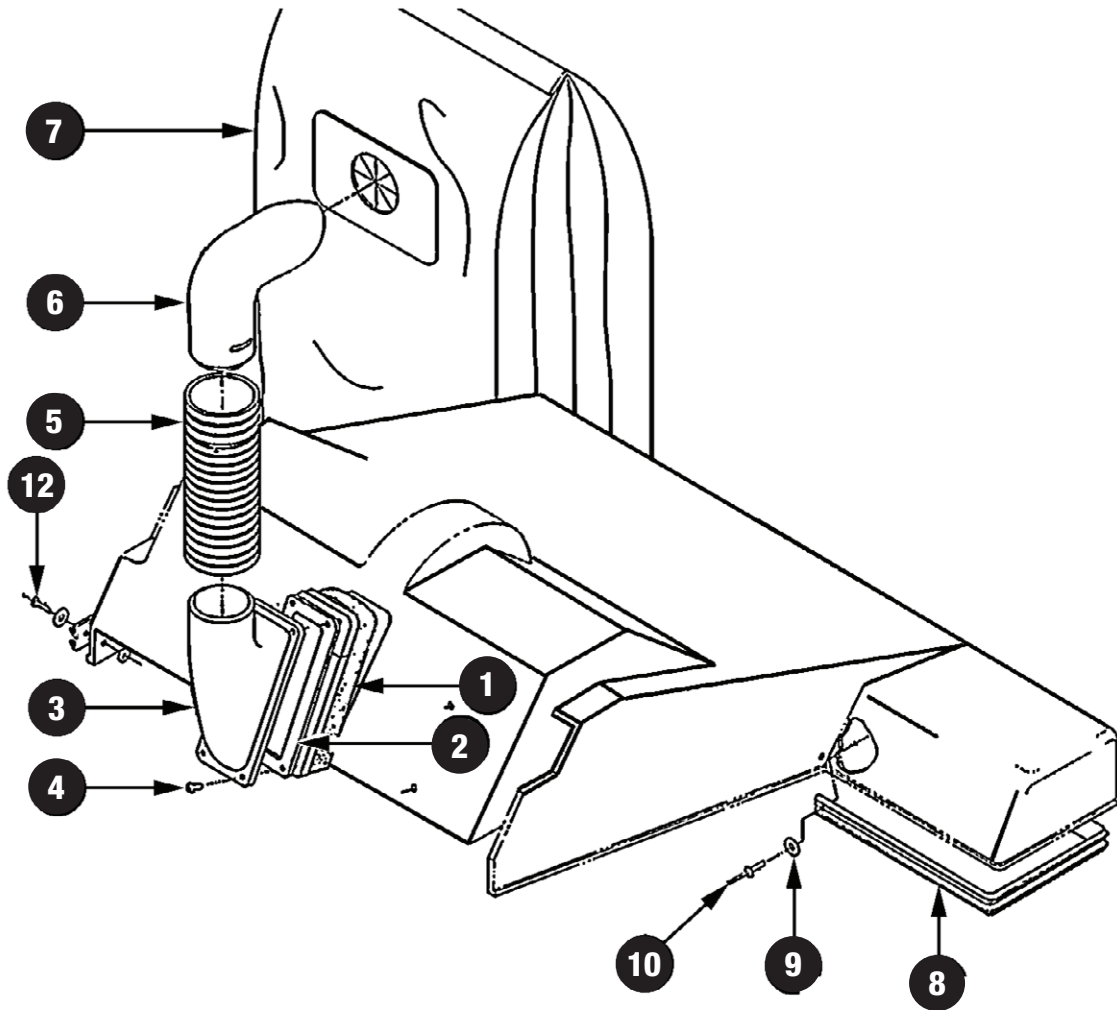

Wide Area Vacuum Parts - PF2004 - PF2008

Bag Adaptor & Bumper

MODEL PF2004, PF2008 PARTS		
Item#	Part#	Description
1	WA35	FLAT GASKET
6	WA80	BAG ADAPTER
7	WA65	PAPER BAG 5PK