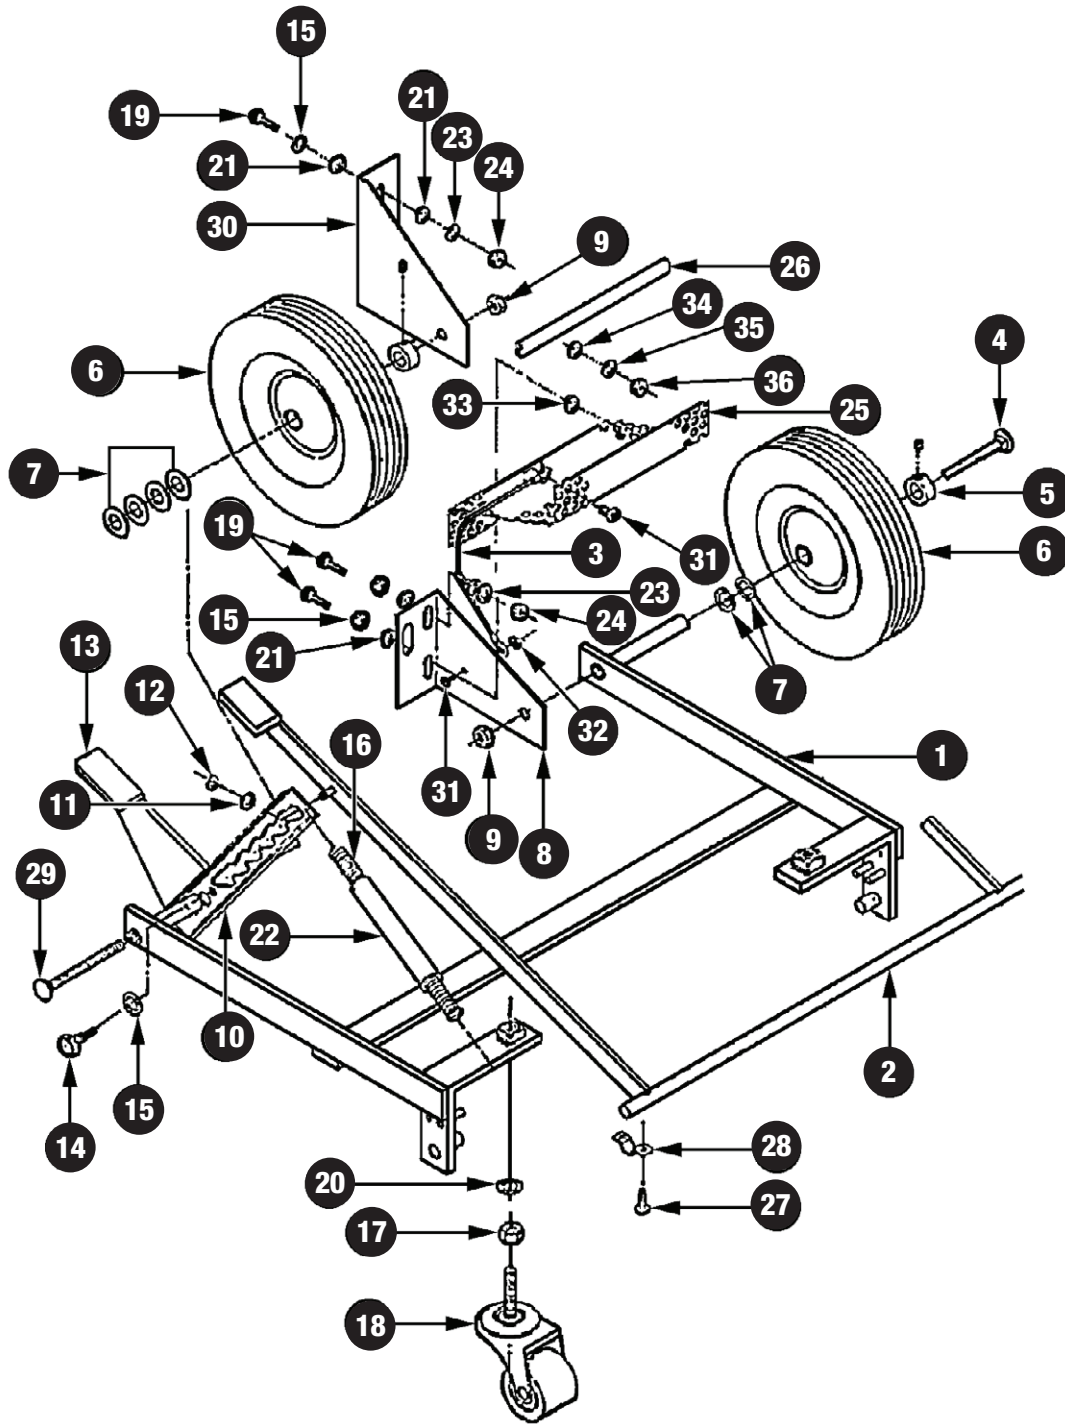

Wide Area Vacuum Parts - PF2004 - PF2008

Motor & Brush Drive

MODEL PF2004, PF2008 PARTS

Item#	Part#	Description
1	WA16	SWITCH W/TERMINAL
5	WA85	60' 16/3 CORD
6	WA70	STRAIN RELIEF
11	WA20	MOTOR PULLEY
12	WA38	115 VOLT MOTOR
	WA38-2	220 VOLT MOTOR
13	WA39	MOTOR CLAMP BRACKET
14	WA801	1/4" FLAT WASHER
17	WA97	MOTOR CLAMP
18	WA27	MOTOR FAN
27	WA5	V-BELT
NOT ILLUSTRATED		
	T2095	MOTOR BEARING 115 VOLT MOTOR
	WA45	CARBON BRUSH 115 VOLT MOTOR

Wide Area Vacuum Parts - PF2004 - PF2008

Brush & Body

MODEL PF2004, PF2008 PARTS

Item#	Part#	Description
2	WA801	FLAT WASHER
10	WA93	BELT GUARD
11	WA809	10 - 24 X 1/2" SCREW
12	WA14	10 - 24 X 5/8" SCREW
13	WA23	BRUSH BRACKET
14	WA15	10 - 24 HEX NUT
15	WA2	20" BRUSH ROLL ONLY
	WA3	24" BRUSH ROLL ONLY
17	WA22	BRUSH CAP
19	WA13	BEARING, DOUBLE SEALED
20	WA32	28" BRUSH SHAFT
21	WA102	8 - 18 X 1 - 1/4" HI-LO SCREW

MODEL PF2004, PF2008 PARTS

Item#	Part#	Description
22	WA21	BRUSH PULLEY
23	WA95	DUST GUARD
24	WA92	PLATE
25	WA91	PLATE
26	WA816	24" BRUSH STRIP
	WA827	28" BRUSH STRIP
27	WA807	BRUSH STRIP HOLDER
29	WA812	BURR WASHER
30	WA814	NYLON FLAT WASHER
32	WA34	THREAD GUARD
33	WA9	24" BRUSH ROLL ASSY.
	WA10	28" BRUSH ROLL ASSY.

Wide Area Vacuum Parts - PF2004 - PF2008

Chassis

MODEL PF2004, PF2008 PARTS

Item#	Part#	Description
1	WA41	FRAME ASSY.
2	WA818	LINKAGE ASSY.
4	WA37	3 - 1/4" CARRIAGE BOLT
5	WA28	COLLER W/SET SCREW
6	WA36	5" X 1 - 1/4" WHEEL
7	WA29	FLAT WASHER
8	WA24	LEFT WHEEL BRACKET
9	WA26	5/16" - 18 LOCK NUT