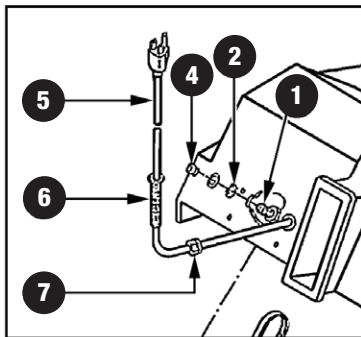

Wide Area Vacuum Parts - PF2004 - PF2008

Motor & Brush Drive

MODEL PF2004, PF2008 PARTS

Item#	Part#	Description
1	WA16	SWITCH W/TERMINAL
5	WA85	60' 16/3 CORD
6	WA70	STRAIN RELIEF
11	WA20	MOTOR PULLEY
12	WA38	115 VOLT MOTOR
	WA38-2	220 VOLT MOTOR
13	WA39	MOTOR CLAMP BRACKET
14	WA801	1/4" FLAT WASHER
17	WA97	MOTOR CLAMP
18	WA27	MOTOR FAN
27	WA5	V-BELT
NOT ILLUSTRATED		
	T2095	MOTOR BEARING 115 VOLT MOTOR
	WA45	CARBON BRUSH 115 VOLT MOTOR

Wide Area Vacuum Parts - PF2004 - PF2008

Brush & Body

MODEL PF2004, PF2008 PARTS

Item#	Part#	Description
2	WA801	FLAT WASHER
10	WA93	BELT GUARD
11	WA809	10 - 24 X 1/2" SCREW
12	WA14	10 - 24 X 5/8" SCREW
13	WA23	BRUSH BRACKET
14	WA15	10 - 24 HEX NUT
15	WA2	20" BRUSH ROLL ONLY
	WA3	24" BRUSH ROLL ONLY
17	WA22	BRUSH CAP
19	WA13	BEARING, DOUBLE SEALED
20	WA32	28" BRUSH SHAFT
21	WA102	8 - 18 X 1 - 1/4" HI-LO SCREW

Wide Area Vacuum Parts - PF2004 - PF2008

Chassis

MODEL PF2004, PF2008 PARTS

Item#	Part#	Description
1	WA41	FRAME ASSY.
2	WA818	LINKAGE ASSY.
4	WA37	3 - 1/4" CARRIAGE BOLT
5	WA28	COLLER W/SET SCREW
6	WA36	5" X 1 - 1/4" WHEEL
7	WA29	FLAT WASHER
8	WA24	LEFT WHEEL BRACKET
9	WA26	5/16" - 18 LOCK NUT