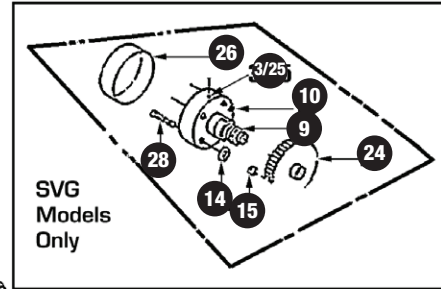

Wide Area Sweeper Vacuums

MODELS: PF2004, PF2008

A Tacony Company
3101 Wichita Court • Ft. Worth, TX 76140-1755

Wide Area Vacuum Parts - PF2004 - PF2008

Housing/Bag/Handle

MODEL PF2004, PF2008 PARTS		
Item#	Part#	Description
1	WA1	GRAY, CLOTH BAG
2	WA77	28" HOUSING, BLUE, PF2008
	WA78	24" HOUSING, BLUE, PF2004
10	WA90	FAN COVER
11	WA96	INTAKE COVER
14	WA801	FLAT WASHER
19	WA70	STRAIN RELIEF
23	WA86	HANDLE PIN AND CHAIN ASSY.

Wide Area Vacuum Parts - PF2004 - PF2008

Motor & Brush Drive

MODEL PF2004, PF2008 PARTS

Item#	Part#	Description
1	WA16	SWITCH W/TERMINAL
5	WA85	60' 16/3 CORD
6	WA70	STRAIN RELIEF
11	WA20	MOTOR PULLEY
12	WA38	115 VOLT MOTOR
	WA38-2	220 VOLT MOTOR
13	WA39	MOTOR CLAMP BRACKET
14	WA801	1/4" FLAT WASHER
17	WA97	MOTOR CLAMP
18	WA27	MOTOR FAN
27	WA5	V-BELT
NOT ILLUSTRATED		
	T2095	MOTOR BEARING 115 VOLT MOTOR
	WA45	CARBON BRUSH 115 VOLT MOTOR

Wide Area Vacuum Parts - PF2004 - PF2008

Brush & Body

MODEL PF2004, PF2008 PARTS

Item#	Part#	Description
2	WA801	FLAT WASHER
10	WA93	BELT GUARD
11	WA809	10 - 24 X 1/2" SCREW
12	WA14	10 - 24 X 5/8" SCREW
13	WA23	BRUSH BRACKET
14	WA15	10 - 24 HEX NUT
15	WA2	20" BRUSH ROLL ONLY
	WA3	24" BRUSH ROLL ONLY
17	WA22	BRUSH CAP
19	WA13	BEARING, DOUBLE SEALED
20	WA32	28" BRUSH SHAFT
21	WA102	8 - 18 X 1 - 1/4" HI-LO SCREW

Wide Area Vacuum Parts - PF2004 - PF2008

Chassis

MODEL PF2004, PF2008 PARTS

Item#	Part#	Description
1	WA41	FRAME ASSY.
2	WA818	LINKAGE ASSY.
4	WA37	3 - 1/4" CARRIAGE BOLT
5	WA28	COLLER W/SET SCREW
6	WA36	5" X 1 - 1/4" WHEEL
7	WA29	FLAT WASHER
8	WA24	LEFT WHEEL BRACKET
9	WA26	5/16" - 18 LOCK NUT