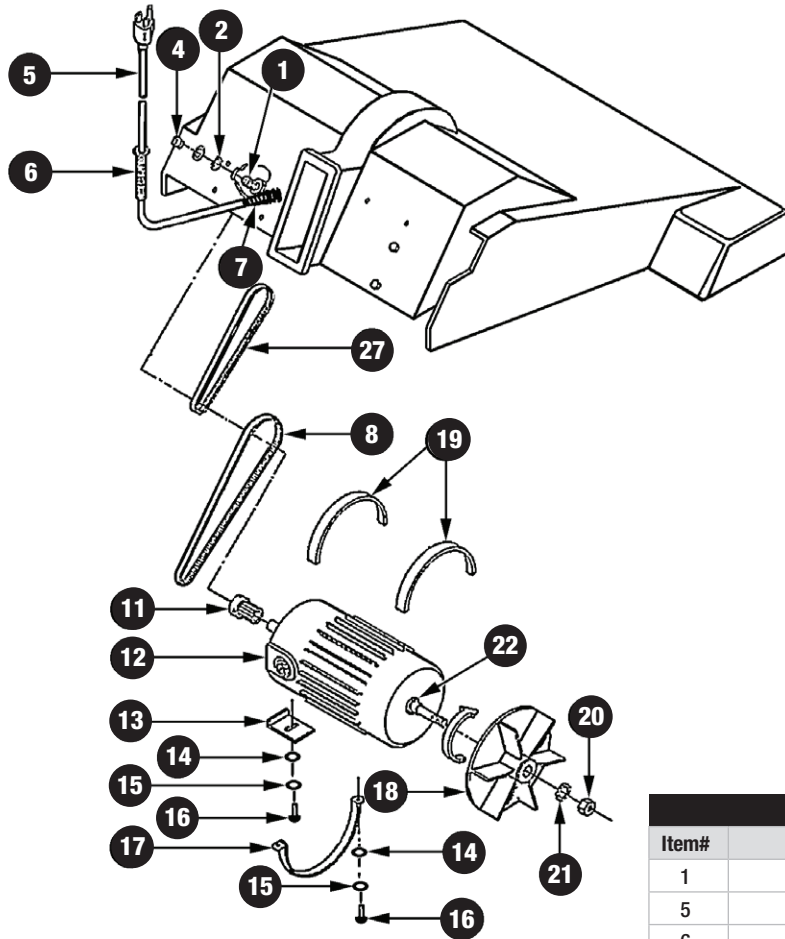

Wide Area Vacuum Parts - PF2004 - PF2008

Motor & Brush Drive

MODEL PF2004, PF2008 PARTS

Item#	Part#	Description
1	WA16	SWITCH W/TERMINAL
5	WA85	60' 16/3 CORD
6	WA70	STRAIN RELIEF
11	WA20	MOTOR PULLEY
12	WA38	115 VOLT MOTOR
	WA38-2	220 VOLT MOTOR
13	WA39	MOTOR CLAMP BRACKET
14	WA801	1/4" FLAT WASHER
17	WA97	MOTOR CLAMP
18	WA27	MOTOR FAN
27	WA5	V-BELT
NOT ILLUSTRATED		
	T2095	MOTOR BEARING 115 VOLT MOTOR
	WA45	CARBON BRUSH 115 VOLT MOTOR

Wide Area Vacuum Parts - PF2004 - PF2008

Brush & Body

MODEL PF2004, PF2008 PARTS

Item#	Part#	Description
2	WA801	FLAT WASHER
10	WA93	BELT GUARD
11	WA809	10 - 24 X 1/2" SCREW
12	WA14	10 - 24 X 5/8" SCREW
13	WA23	BRUSH BRACKET
14	WA15	10 - 24 HEX NUT
15	WA2	20" BRUSH ROLL ONLY
	WA3	24" BRUSH ROLL ONLY
17	WA22	BRUSH CAP
19	WA13	BEARING, DOUBLE SEALED
20	WA32	28" BRUSH SHAFT
21	WA102	8 - 18 X 1 - 1/4" HI-LO SCREW

MODEL PF2004, PF2008 PARTS

Item#	Part#	Description
22	WA21	BRUSH PULLEY
23	WA95	DUST GUARD
24	WA92	PLATE
25	WA91	PLATE
26	WA816	24" BRUSH STRIP
	WA827	28" BRUSH STRIP
27	WA807	BRUSH STRIP HOLDER
29	WA812	BURR WASHER
30	WA814	NYLON FLAT WASHER
32	WA34	THREAD GUARD
33	WA9	24" BRUSH ROLL ASSY.
	WA10	28" BRUSH ROLL ASSY.

Wide Area Vacuum Parts - PF2004 - PF2008

Chassis

MODEL PF2004, PF2008 PARTS

Item#	Part#	Description
1	WA41	FRAME ASSY.
2	WA818	LINKAGE ASSY.
4	WA37	3 - 1/4" CARRIAGE BOLT
5	WA28	COLLER W/SET SCREW
6	WA36	5" X 1 - 1/4" WHEEL
7	WA29	FLAT WASHER
8	WA24	LEFT WHEEL BRACKET
9	WA26	5/16" - 18 LOCK NUT