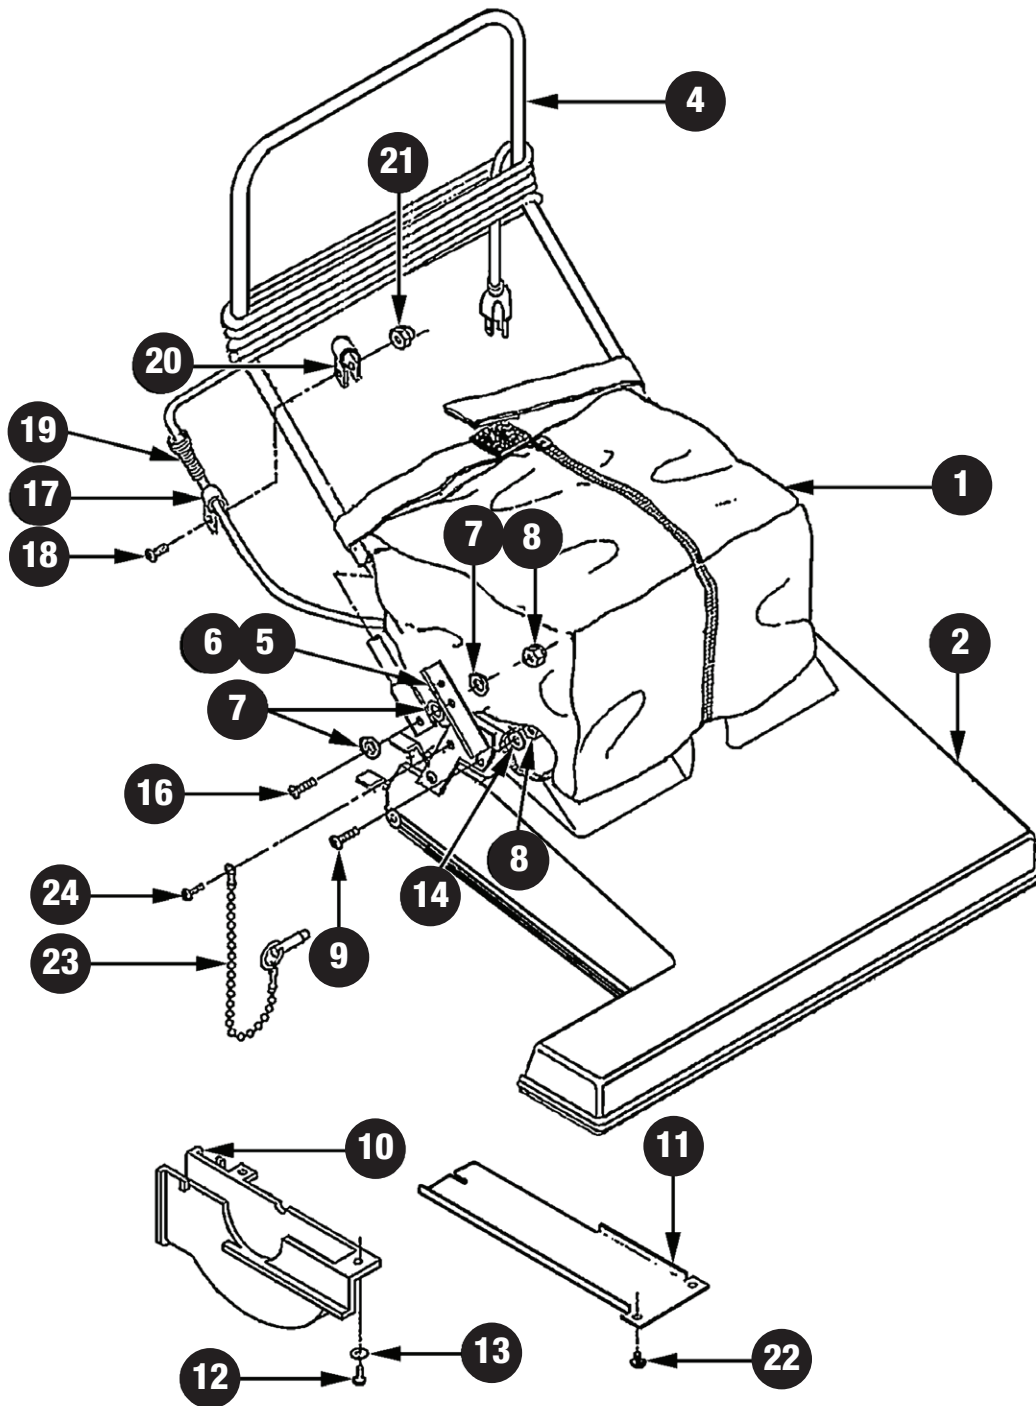

Wide Area Vacuum Parts - PF2004 - PF2008

Housing/Bag/Handle

MODEL PF2004, PF2008 PARTS		
Item#	Part#	Description
1	WA1	GRAY, CLOTH BAG
2	WA77	28" HOUSING, BLUE, PF2008
	WA78	24" HOUSING, BLUE, PF2004
10	WA90	FAN COVER
11	WA96	INTAKE COVER
14	WA801	FLAT WASHER
19	WA70	STRAIN RELIEF
23	WA86	HANDLE PIN AND CHAIN ASSY.