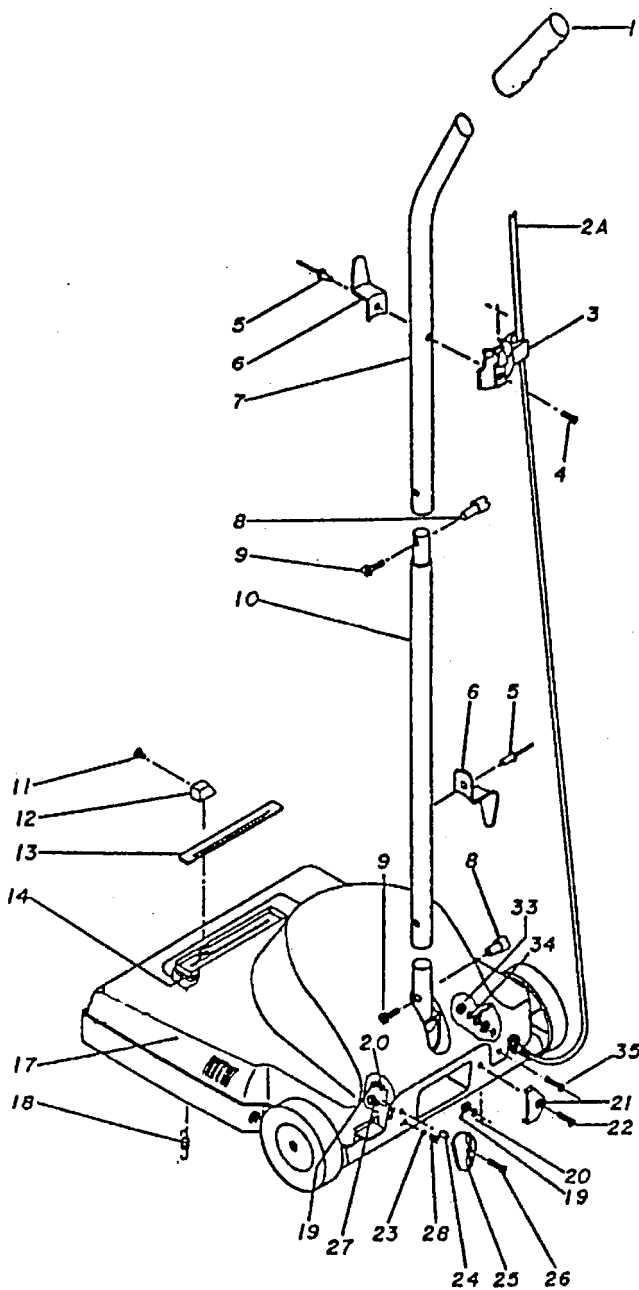

VACUUMS

Parts for PF1886 and PF1887

ref#	order	description
2	MV70	right air duct
8	MV12	rear axle-hub assembly
15	MV71	left air duct
16	MV06	rear wheel
17	MV30	c-washer 5/16
18	MV31	socket bolt
22	MV46	switch actuator assembly
24	MV20	tube socket
27	MV32	handle cam
28	MV33	cam spring
29	MV34	cam bolt
30	MV30	c-washer 5/16
31	MV36	handle release pedal
32	MV37	spring
37	MV15	fan cover assembly
39	MV05	belt
40	MV41	12" chassis
	MV95	16" chassis
41	MV58	12" bumper
	MV96	16" bumper
42	MV38	front wheel
43	MV39	cotter pin
44	MV74	screw
45	MV75	axle detainer
46	MV60	front axle assembly
47	MV65	left front axle spring
48	MV67	rivet
49	MV68	axle washer
50	MV69	axle bushing
51	MV66	right front axle spring

ref#	order	description
52	MV11A	12" brush roll assembly
	MV73	16" brush roll assembly
53	MV13	bearing support assembly
53	MV13A	bearing support assy right side (10/99)
57	MV23	12" bottom plate
	MV94	16" bottom plate
58	MV08	bottom plate retainer

Call Toll Free 800.880.2913

Visit Our Website at www.powrflite.com

VACUUMS

Parts for PF1886 and PF1887

ref#	order	description
1	MV43	Handle Grip
2A	2A-0455-7	Line Cord Assembly,2W
2A	M1377	Line Cord Assembly, 3W
3	MV22	Cord Retainer
4	MV44	Screw Type "A" #8 x 1/2
5	MV45	Pop Rivet 5/32 x 1/4
6	MV19	Cord Hook
7	MV47	Upper Handle
8	MV17	Handle Nut
9	MV16	Screw Mach #10-32x
10	MV48	Lower Handle
11	X8238	Screw Type B# 6x3/8
12	MV50	Wheel Height Knob
13	17-2486-3	Label Height Adjustment
14	37-0136-4	Felt
17	MV62	12" Hood
	MV97	16" Hood
18	MV07	Hood Spring
19	02-0037-8	Nut #10-32
20	04-0271-9	Star Washer # 10 x .204
21	MV51	Bag Support
	MV59	Bag Coupling
22	MV52	Screw # 1 0-32x5/8
23	MV53	Ball
24	MV54	Bag Knob Spacer
25	MV55	Bag Knob
26	MV56	Screw # 10-32 x 3/4
27	01-0154-3	Screw Type B # 6X5 5/16
2a	MV57	Knob Spring
	MV59	Bag coupling