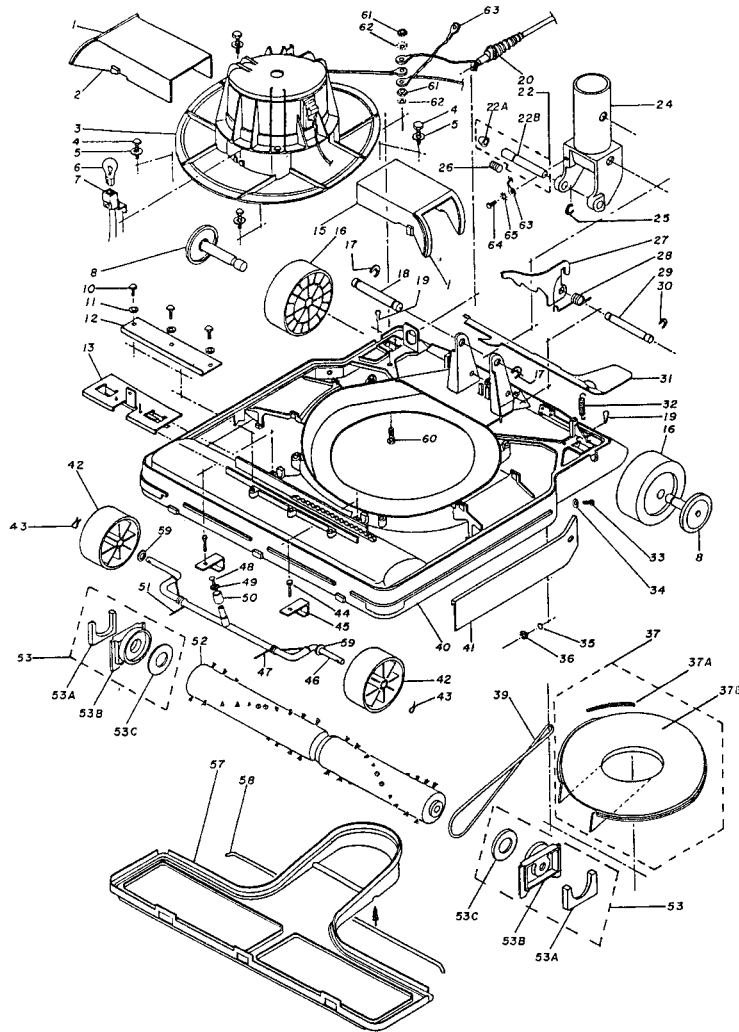

VACUUMS

Parts for PF1886 and PF1887

ref#	order	description
2	MV70	right air duct
8	MV12	rear axle-hub assembly
15	MV71	left air duct
16	MV06	rear wheel
17	MV30	c-washer 5/16
18	MV31	socket bolt
22	MV46	switch actuator assembly
24	MV20	tube socket
27	MV32	handle cam
28	MV33	cam spring
29	MV34	cam bolt
30	MV30	c-washer 5/16
31	MV36	handle release pedal
32	MV37	spring
37	MV15	fan cover assembly
39	MV05	belt
40	MV41	12" chassis
	MV95	16" chassis
41	MV58	12" bumper
	MV96	16" bumper
42	MV38	front wheel
43	MV39	cotter pin
44	MV74	screw
45	MV75	axle detainer
46	MV60	front axle assembly
47	MV65	left front axle spring
48	MV67	rivet
49	MV68	axle washer
50	MV69	axle bushing
51	MV66	right front axle spring

ref#	order	description
52	MV11A	12" brush roll assembly
	MV73	16" brush roll assembly
53	MV13	bearing support assembly
53	MV13A	bearing support assy right side (10/99)
57	MV23	12" bottom plate
	MV94	16" bottom plate
58	MV08	bottom plate retainer

NOT ILLUSTRATED

	MV40	strain relief
	MV03	motor pack
	MV04	rocker switch large
	MV04A	rocker switch small
	MV07	hood spring
	MV16	handle screw
	MV17	handle nut
	MV19	cord hook
	MV22	cord retainer
	MV24	line cord assembly