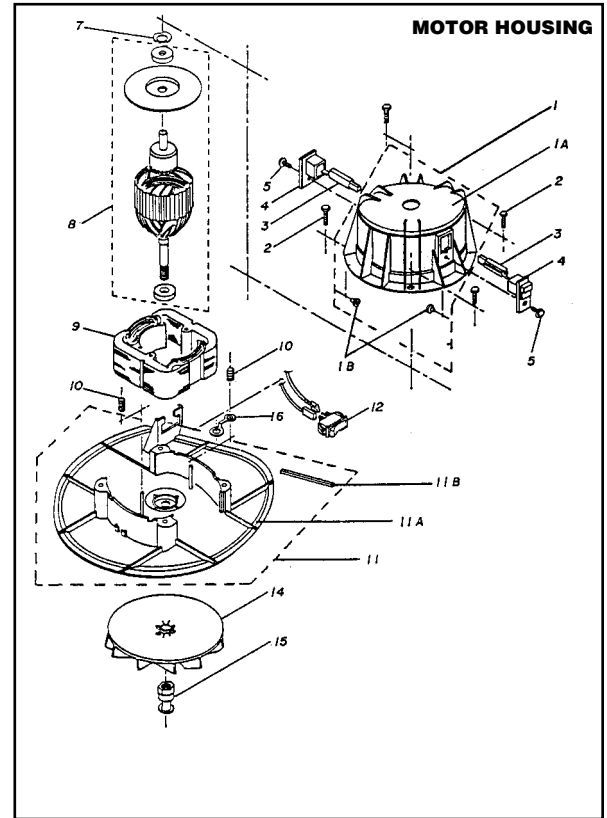

VACUUMS

Parts for PF1886 and PF1887

ref#	order	description
2	MV70	right air duct
8	MV12	rear axle-hub assembly
15	MV71	left air duct
16	MV06	rear wheel
17	MV30	c-washer 5/16
18	MV31	socket bolt
22	MV46	switch actuator assembly
24	MV20	tube socket
27	MV32	handle cam
28	MV33	cam spring
29	MV34	cam bolt
30	MV30	c-washer 5/16
31	MV36	handle release pedal
32	MV37	spring
37	MV15	fan cover assembly
39	MV05	belt
40	MV41	12" chassis
	MV95	16" chassis
41	MV58	12" bumper
	MV96	16" bumper
42	MV38	front wheel
43	MV39	cotter pin
44	MV74	screw
45	MV75	axle detainer
46	MV60	front axle assembly
47	MV65	left front axle spring
48	MV67	rivet
49	MV68	axle washer
50	MV69	axle bushing
51	MV66	right front axle spring

ref#	order	description
52	MV11A	12" brush roll assembly
	MV73	16" brush roll assembly
53	MV13	bearing support assembly
53	MV13A	bearing support assy right side (10/99)
57	MV23	12" bottom plate
	MV94	16" bottom plate
58	MV08	bottom plate retainer

Call Toll Free 800.880.2913

Visit Our Website at www.powrflite.com

VACUUMS

Parts for PF1886 and PF1887

ref#	order	description
1	MV43	Handle Grip
2A	2A-0455-7	Line Cord Assembly,2W
2A	M1377	Line Cord Assembly, 3W
3	MV22	Cord Retainer
4	MV44	Screw Type "A" #8 x 1/2
5	MV45	Pop Rivet 5/32 x 1/4
6	MV19	Cord Hook
7	MV47	Upper Handle
8	MV17	Handle Nut
9	MV16	Screw Mach #10-32x
10	MV48	Lower Handle
11	X8238	Screw Type B# 6x3/8
12	MV50	Wheel Height Knob
13	17-2486-3	Label Height Adjustment
14	37-0136-4	Felt
17	MV62	12" Hood
	MV97	16" Hood
18	MV07	Hood Spring
19	02-0037-8	Nut #10-32
20	04-0271-9	Star Washer # 10 x .204
21	MV51	Bag Support
	MV59	Bag Coupling
22	MV52	Screw # 1 0-32x5/8
23	MV53	Ball
24	MV54	Bag Knob Spacer
25	MV55	Bag Knob
26	MV56	Screw # 10-32 x 3/4
27	01-0154-3	Screw Type B # 6X5 5/16
2a	MV57	Knob Spring
	MV59	Bag coupling