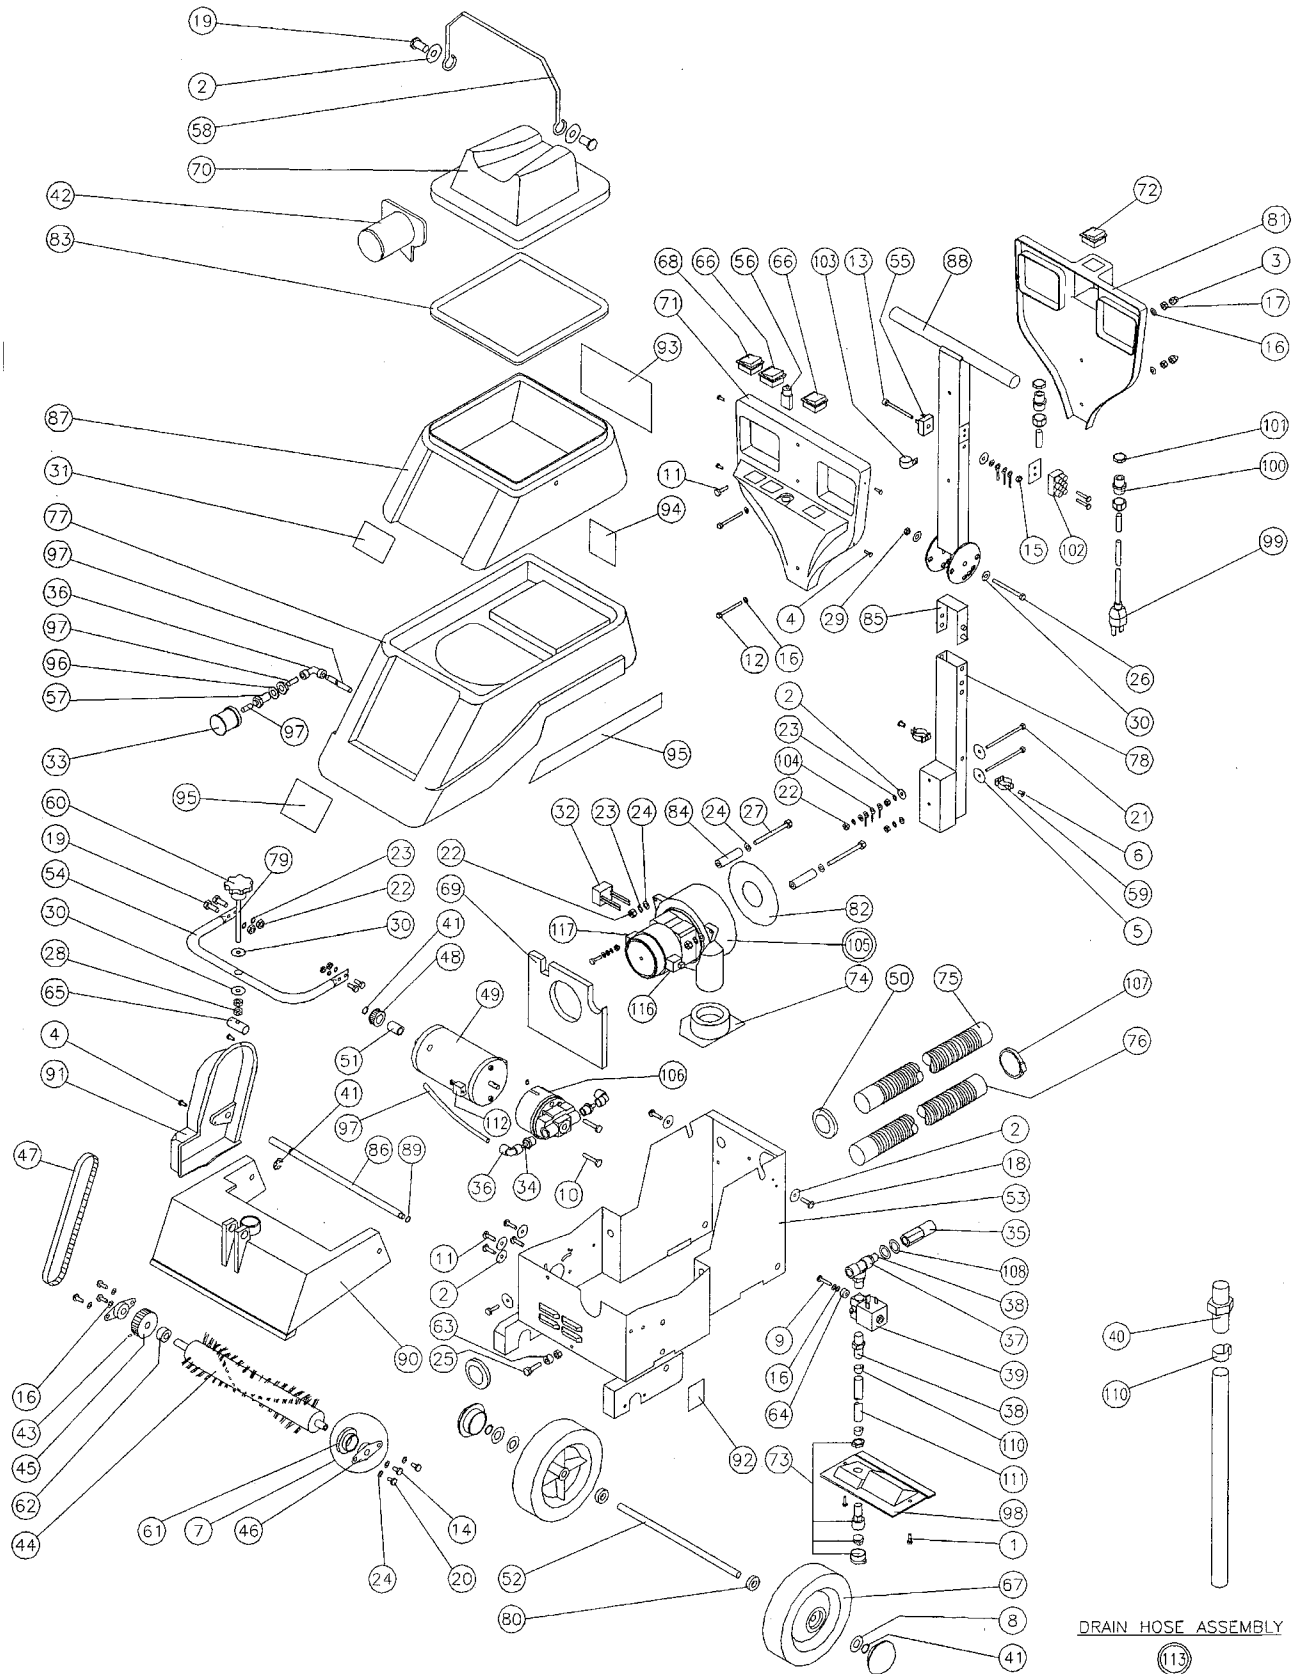

EXTRACTORS

Parts for PFX4S

DRAIN HOSE ASSEMBLY

EXTRACTORS

Parts for PFX4S

ref#	order#	description
1	2-218	No.6 x 1/2" ST Screw
2	X8218	5mm x 20mm Washer
3	2-3396	M5 Dome Nut Black
4	2-3397	No 6 x 3/8 Pan Black
5	2-3399	M6 x 30 Washer Black
6	2-3405	1/8 x 8mm Pop Rivet
7	5-3375	Brush Bearing & Cover Assembly
8	M12-OLG-ZN	M12 Plain Washer
9	SC55	M4 x 16 Pan Screw
10	SC87	M4 x 20 Screw
11	M5-10-CP-ZN	M5 x 10 Pan Screw
12	M540-E-BK	M5 x 40 Hex Screw Black
13	M5-70-A-ZN	M5 x 70 Socket Cap Screw
14	SC80	M5 x 8 Pan Screw
15	M5-I-BK	M5 Full Nut Black
16	M5-OLG-BK	M5 Plain Washer Black
17	M5-P-ZN	M5 Single Coil Washer
18	M6-10-E-ZN	M6 x 10 Hex Set Screw
19	SC46	M6 x 16 Hex Set Screw
20	SC143	M6 x 8 Pan Screw
21	SC206	M6 x 80 Hex Head Screw
22	M6-I-ZN	M6 Full Nut
23	M6-P-BK	M6 Single Coil Washer Black
24	M6-S-ZP	M6 External Shake proof Washer
25	M8-20-E-ZN	M8 x 20 Hex Head Bolt
26	SC207	M8 x 75 Hex Head Screw
27	M8-80-E-ZN	M6 x 80 Hex Head Screw
28	SC208	M8 Full Nut
29	SC209	M8 Nylon Washer
30	SC210	M8 Plain Washer
31	x8438	Powr-Flite Logo Label
32	TW000721	Suppressor Surge 110v
33	SC14	Filter Element
34	SC102	Adapter Stem for Elbow
35	PX6	Quick Connector - Female
36	SC81	Plastic Elbow
37	SC17	Tee Connector - Plastic
38	SC18	Adapter - Stem to Quick fit
39	SC19	Valve 110v Solenoid Shut Off
40	PX5	Quick Coupling Male Brass
41	SC82	Circlip
42	SC75	Filter - Recovery Tank
43	SC83	M4 x 16mm Grub Screw
44	SC2	Brush & Axle Assembly
45	SC5	60mm Brush Roller Pulley
46	SC1	Bearing Assembly for Brush
47	SC4	Brush Drive Belt
48	SC6	30mm Motor Drive Pulley
49	SC29	Pump Less Head
50	TW007096	Grommet Chassis to Vac. Hose
51	SC7	Roller Bearing Clutch
52	SC33	Main Wheel Axle
53	SC201	Main Chassis
54	SC68	Front Lifting Handle
55	X8034	25 Amp Bridge Rectifier
56	SC11	Circuit Breaker Zing Ear 15 amp
57	SC95	Bulkhead Fitting
58	SC65	Handle for Waste Tank
59	TW007321	Clip Black Plastic Coated
60	SC125	Height Adjusting Knob
61	SC113	Bearing Cover
62	SC141	Plastic Spacer - Axle Bush
63	TW007388	ABS Spacer - Vacuum Head
64	SC142	Solenoid Spacer
65	TW007395	Pivot Bar
66	SC8	Switch splash-proof
67	SC25	Wheel 7"