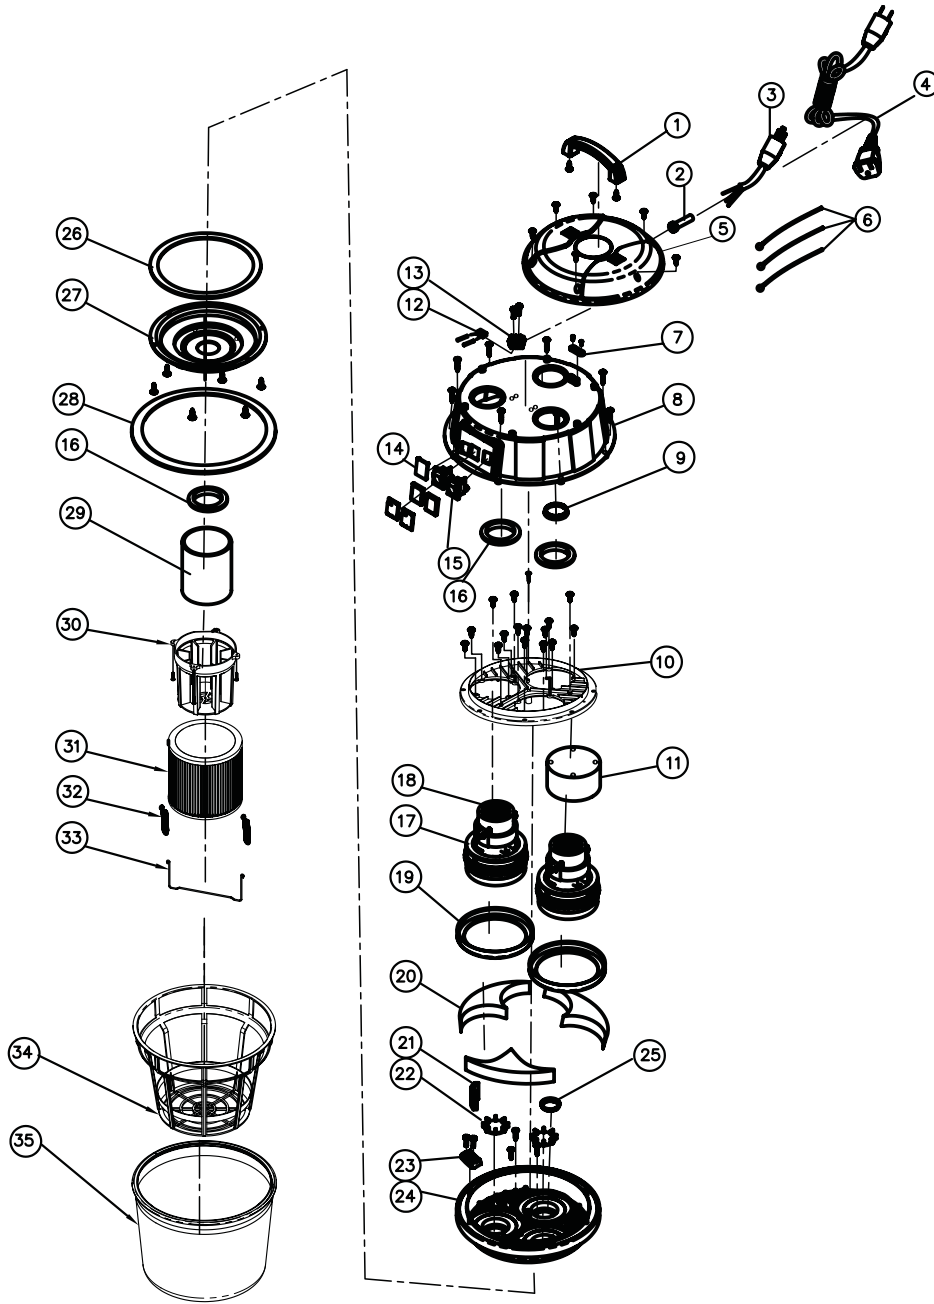

Model PF58 Parts

ref #	item #	description	ref #	item #	description
1	WD20A	HANDLE	19	WD68	GASKET
2	WD34	STRAIN RELIEF	20	WD70	SPONGE
3	WD246	POWER CORD	21	WD69	SPONGE
4	WD247	EXTENSION CORD	22	WD85	BLOCKER
5	WD65	TOP COVER	23	WD166	PLATE B
6	WD15W	MOTOR CONNECTION WIRE SET	24	WD87	MOTOR BASE
7	WD17	PLATE	25	WD252	BLOCKER
8	WD16	MIDDLE SEAT	26	WD201	GASKET
9	WD83	BLOCKER	27	WD10	BOTTOM BASE
10	WD14B	BASE	28	WD165	SEAL
11	WD248	BLOCKER	29	WD9	FLOAT
12	WD249	CAPACITOR	30	WD8	FLOAT FRAME
13	WD207	TERMINAL BLOCK	31	WD253	WASHABLE FILTER
14	WD250	COVER	32	WD37	SPRING
15	WD67	POWER SWITCH	33	WD35	HOOK
16	WD53	GASKET	34	WD7	FRAME
17	WD251	GASKET	35	WD3	FABRIC FILTER
18	WD15	MOTOR			

Model PF58 Parts

ref #	item #	description
1	WD219	TANK
2	WD220	NUT
3	WD221	NUT
4	WD132	HANDLE
5	WD133	COVER
6	WD222	WASHER
7	WD223	HOLDER
8	WD224	WASHER
9	WD121	HOLDER
10	WD128	CLIP BASE
11	WD44	NUT
12	WD63	CLIP
13	WD127	CLIP HOLDER
14	WD52	SPRING
15	WD129	PIN (SHORT)
16	WD131	PIN (LONG)
17	WD50	WASHER
18	WD45	SUCTION COUPLER
19	WD86	BUTTON FIXER
20	WD46	BUTTON
21	WD225	HOLDER

ref #	item #	description
22	WD226	HANDLE
23	WD227	AXEL
24	WD228	BUSHING
25	WD123M	REAR WHEEL
26	WD229	WASHER
27	WD230	C-RING
28	WD167	FRAME
29	WD231M	FRONT WHEEL
30	WD232	CLAMP
31	WD233	HOLDER
32	WD236	CAP
33	WD237	CONNECTOR B
34	WD146	HOOK
35	WD238	CLAMP
36	WD239	HOSE
37	WD240	PROTECTOR
38	WD241	CLAMP-2
39	WD242	SEAL HOLDER
40	WD188	INNER SEAL
41	WD243	OUTER SEAL
42	WD244	CONNECTOR A

Model PF58 Parts

FM100H EXPLODED VIEW

ref #	item #	description
91	WD168	U-SHAFT
92	WD169	BUTTON
93	WD170	FIXED NUT
94	WD171	ADJUSTED WHEEL
95	WD172	BUTTON
96	WD173	WHEEL
97	WD174	SQUEEGEE BODY
98	WD175	BLADE BRACKET
99	WD176	BLADE
100	WD177	FIXED PLATE 2
101	WD179	PEDAL BRACKET
102	WD180	CONNECTOR
103	WD181	HOSE
104	WD182	BEND CONNECTOR
105	WD183	SEAL