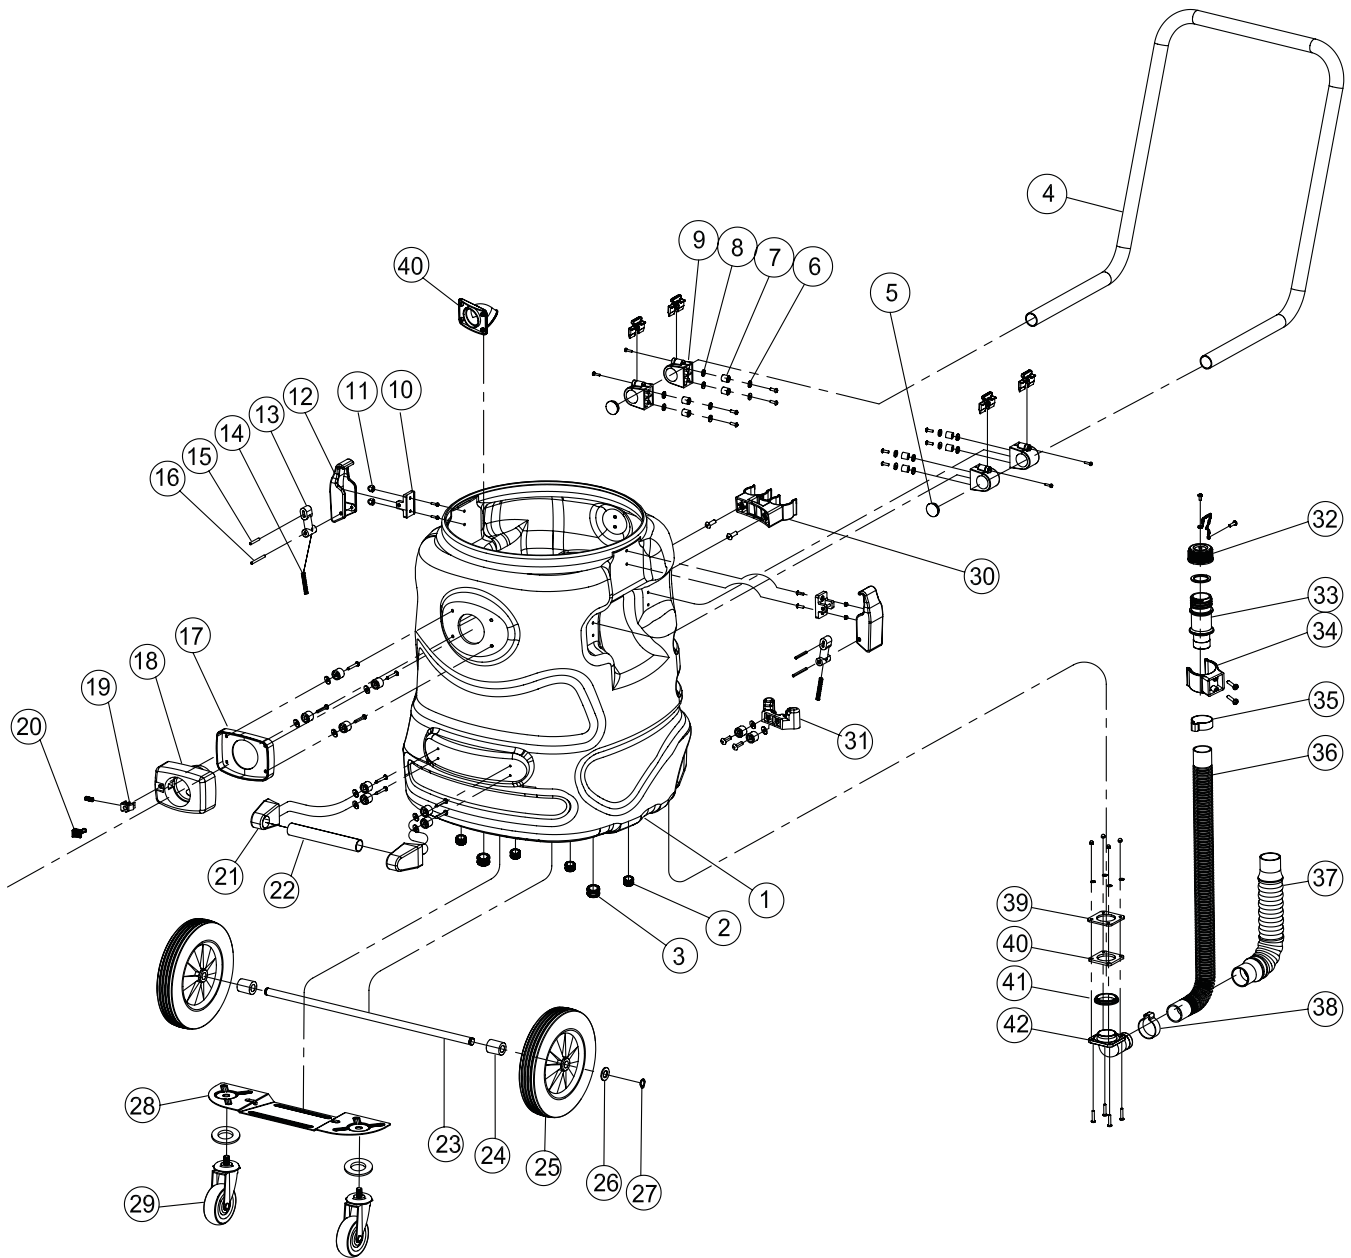

Model PF58 Parts

ref #	item #	description	ref #	item #	description
1	WD20A	HANDLE	19	WD68	GASKET
2	WD34	STRAIN RELIEF	20	WD70	SPONGE
3	WD246	POWER CORD	21	WD69	SPONGE
4	WD247	EXTENSION CORD	22	WD85	BLOCKER
5	WD65	TOP COVER	23	WD166	PLATE B
6	WD15W	MOTOR CONNECTION WIRE SET	24	WD87	MOTOR BASE
7	WD17	PLATE	25	WD252	BLOCKER
8	WD16	MIDDLE SEAT	26	WD201	GASKET
9	WD83	BLOCKER	27	WD10	BOTTOM BASE
10	WD14B	BASE	28	WD165	SEAL
11	WD248	BLOCKER	29	WD9	FLOAT
12	WD249	CAPACITOR	30	WD8	FLOAT FRAME
13	WD207	TERMINAL BLOCK	31	WD253	WASHABLE FILTER
14	WD250	COVER	32	WD37	SPRING
15	WD67	POWER SWITCH	33	WD35	HOOK
16	WD53	GASKET	34	WD7	FRAME
17	WD251	GASKET	35	WD3	FABRIC FILTER
18	WD15	MOTOR			

Model PF58 Parts

ref #	item #	description
1	WD219	TANK
2	WD220	NUT
3	WD221	NUT
4	WD132	HANDLE
5	WD133	COVER
6	WD222	WASHER
7	WD223	HOLDER
8	WD224	WASHER
9	WD121	HOLDER
10	WD128	CLIP BASE
11	WD44	NUT
12	WD63	CLIP
13	WD127	CLIP HOLDER
14	WD52	SPRING
15	WD129	PIN (SHORT)
16	WD131	PIN (LONG)
17	WD50	WASHER
18	WD45	SUCTION COUPLER
19	WD86	BUTTON FIXER
20	WD46	BUTTON
21	WD225	HOLDER

ref #	item #	description
22	WD226	HANDLE
23	WD227	AXEL
24	WD228	BUSHING
25	WD123M	REAR WHEEL
26	WD229	WASHER
27	WD230	C-RING
28	WD167	FRAME
29	WD231M	FRONT WHEEL
30	WD232	CLAMP
31	WD233	HOLDER
32	WD236	CAP
33	WD237	CONNECTOR B
34	WD146	HOOK
35	WD238	CLAMP
36	WD239	HOSE
37	WD240	PROTECTOR
38	WD241	CLAMP-2
39	WD242	SEAL HOLDER
40	WD188	INNER SEAL
41	WD243	OUTER SEAL
42	WD244	CONNECTOR A

Model PF58 Parts

FM100H EXPLODED VIEW

ref #	item #	description
91	WD168	U-SHAFT
92	WD169	BUTTON
93	WD170	FIXED NUT
94	WD171	ADJUSTED WHEEL
95	WD172	BUTTON
96	WD173	WHEEL
97	WD174	SQUEEGEE BODY
98	WD175	BLADE BRACKET
99	WD176	BLADE
100	WD177	FIXED PLATE 2
101	WD179	PEDAL BRACKET
102	WD180	CONNECTOR
103	WD181	HOSE
104	WD182	BEND CONNECTOR
105	WD183	SEAL