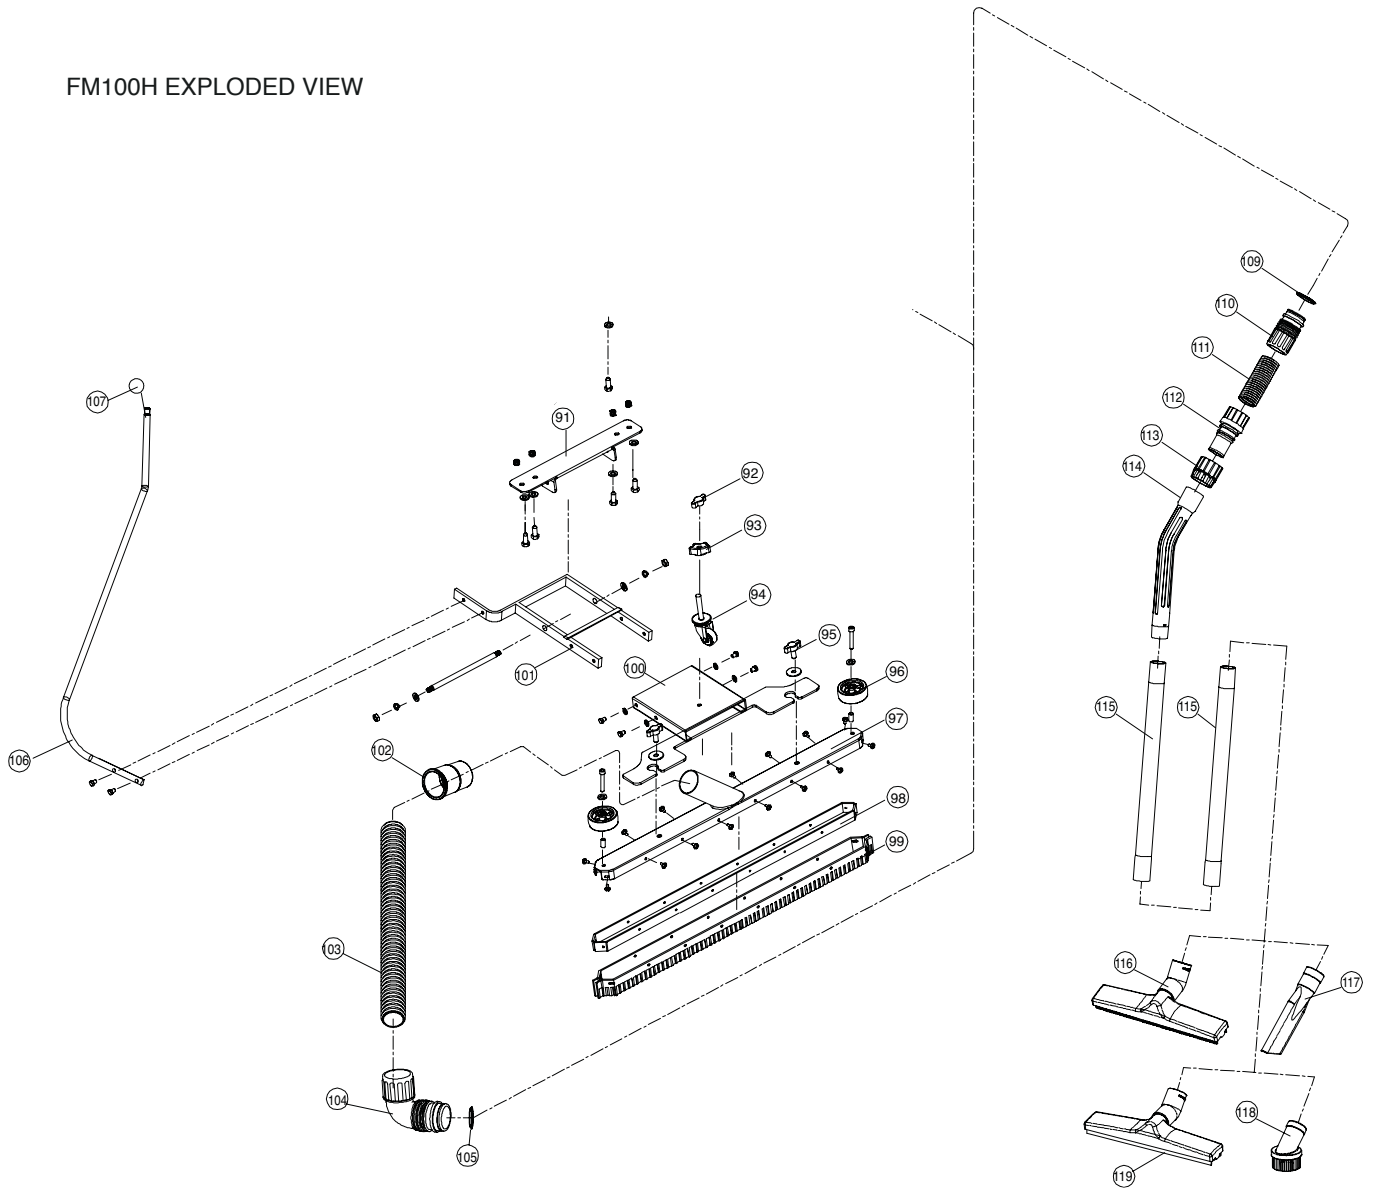

Model PF58 Parts

ref #	item #	description	ref #	item #	description
1	WD20A	HANDLE	19	WD68	GASKET
2	WD34	STRAIN RELIEF	20	WD70	SPONGE
3	WD246	POWER CORD	21	WD69	SPONGE
4	WD247	EXTENSION CORD	22	WD85	BLOCKER
5	WD65	TOP COVER	23	WD166	PLATE B
6	WD15W	MOTOR CONNECTION WIRE SET	24	WD87	MOTOR BASE
7	WD17	PLATE	25	WD252	BLOCKER
8	WD16	MIDDLE SEAT	26	WD201	GASKET
9	WD83	BLOCKER	27	WD10	BOTTOM BASE
10	WD14B	BASE	28	WD165	SEAL
11	WD248	BLOCKER	29	WD9	FLOAT
12	WD249	CAPACITOR	30	WD8	FLOAT FRAME
13	WD207	TERMINAL BLOCK	31	WD253	WASHABLE FILTER
14	WD250	COVER	32	WD37	SPRING
15	WD67	POWER SWITCH	33	WD35	HOOK
16	WD53	GASKET	34	WD7	FRAME
17	WD251	GASKET	35	WD3	FABRIC FILTER
18	WD15	MOTOR			

Model PF58 Parts

ref #	item #	description
1	WD219	TANK
2	WD220	NUT
3	WD221	NUT
4	WD132	HANDLE
5	WD133	COVER
6	WD222	WASHER
7	WD223	HOLDER
8	WD224	WASHER
9	WD121	HOLDER
10	WD128	CLIP BASE
11	WD44	NUT
12	WD63	CLIP
13	WD127	CLIP HOLDER
14	WD52	SPRING
15	WD129	PIN (SHORT)
16	WD131	PIN (LONG)
17	WD50	WASHER
18	WD45	SUCTION COUPLER
19	WD86	BUTTON FIXER
20	WD46	BUTTON
21	WD225	HOLDER

ref #	item #	description
22	WD226	HANDLE
23	WD227	AXEL
24	WD228	BUSHING
25	WD123M	REAR WHEEL
26	WD229	WASHER
27	WD230	C-RING
28	WD167	FRAME
29	WD231M	FRONT WHEEL
30	WD232	CLAMP
31	WD233	HOLDER
32	WD236	CAP
33	WD237	CONNECTOR B
34	WD146	HOOK
35	WD238	CLAMP
36	WD239	HOSE
37	WD240	PROTECTOR
38	WD241	CLAMP-2
39	WD242	SEAL HOLDER
40	WD188	INNER SEAL
41	WD243	OUTER SEAL
42	WD244	CONNECTOR A

Model PF58 Parts

FM100H EXPLODED VIEW

ref #	item #	description
91	WD168	U-SHAFT
92	WD169	BUTTON
93	WD170	FIXED NUT
94	WD171	ADJUSTED WHEEL
95	WD172	BUTTON
96	WD173	WHEEL
97	WD174	SQUEEGEE BODY
98	WD175	BLADE BRACKET
99	WD176	BLADE
100	WD177	FIXED PLATE 2
101	WD179	PEDAL BRACKET
102	WD180	CONNECTOR
103	WD181	HOSE
104	WD182	BEND CONNECTOR
105	WD183	SEAL